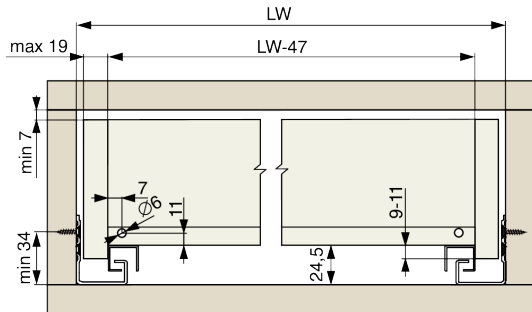

Riex NU30 Скрытые направляющие, частичного выката, с доводчиком, 25 кг, 550 мм, 2D крепеж

Параметры

Brand	Riex
Длина	550 mm
Нагрузка	25 kg
Механизм	Soft-close
Синхронизация	No
Brackets	2D
Catalogue Page chapter 1 non CZ	1.51
Board Thickness	19 mm
Quantity in Box	10

Описание продукта

Riex NU30 Concealed Slide, Single Extension, Soft-Close, 25 kg, 2D Brackets Upgrade your wooden drawers with the Riex NU30 concealed slide, designed for under-mount installation and superior soft-close functionality. These slides provide smooth, quiet operation while maximising storage efficiency with their single-extension design. Key Features: Undermount Design: Designed for all-wood drawers with concealed under-mount installation. Weight Capacity: Supports up to 25 kg, including the drawer's weight. Soft-Close Functionality: Provides soft-close functionality for silent and controlled closing. Single Extension: Features a single extension covering 3/4 of the drawer length. 2D Adjustments: Adjustable 2D brackets allow precise vertical (up and down) and horizontal (left and right) alignment of the drawer front. Experience reliable and seamless operation for your wooden drawers with the Riex NU30 concealed slides, ensuring precise adjustments and durability for everyday use.

Аксессуары

Riex Slides drilling template + Automatic punch

F011442

2D

NL - 300/350

NL - 400/450/500

NL - 550