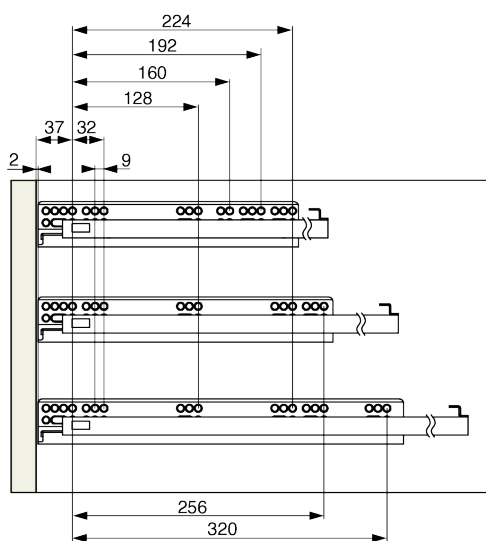

Riex NU30 Скрытые направляющие, частичного выката, с доводчиком, 25 кг, 550 мм, 2D крепеж

Параметры

Brand	Riex
Длина	550 mm
Нагрузка	25 kg
Механизм	Soft-close
Синхронизация	No
Brackets	2D
Catalogue Page chapter 1 non CZ	1.51
Board Thickness	19 mm
Quantity in Box	10

Описание продукта

Riex NU30 Concealed Slide, Single Extension, Soft-Close, 25 kg, 2D Brackets Upgrade your wooden drawers with the Riex NU30 concealed slide, designed for under-mount installation and superior soft-close functionality. These slides provide smooth, quiet operation while maximising storage efficiency with their single-extension design. Key Features: Undermount Design: Designed for all-wood drawers with concealed under-mount installation. Weight Capacity: Supports up to 25 kg, including the drawer's weight. Soft-Close Functionality: Provides soft-close functionality for silent and controlled closing. Single Extension: Features a single extension covering 3/4 of the drawer length. 2D Adjustments: Adjustable 2D brackets allow precise vertical (up and down) and horizontal (left and right) alignment of the drawer front. Experience reliable and seamless operation for your wooden drawers with the Riex NU30 concealed slides, ensuring precise adjustments and durability for everyday use.

Аксессуары

Riex Slides drilling template + Automatic punch

F011442

2D

NL - 300/350

NL - 400/450/500

NL - 550