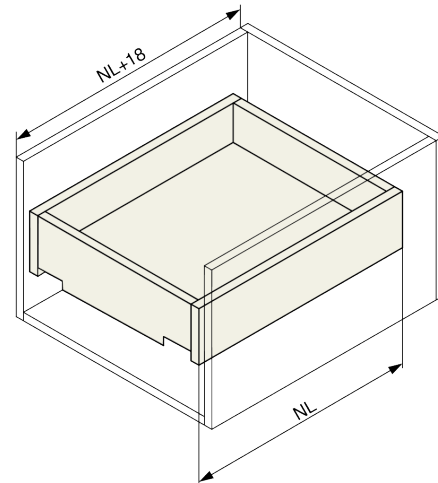

Riex NU30 Скрытые направляющие, частичного выката, с доводчиком, 25 кг, 550 мм, 2D крепеж

Параметры

Brand	Riex
Длина	550 mm
Нагрузка	25 kg
Механизм	Soft-close
Синхронизация	No
Brackets	2D
Catalogue Page chapter 1 non CZ	1.51
Board Thickness	19 mm
Quantity in Box	10

Описание продукта

Riex NU30 Concealed Slide, Single Extension, Soft-Close, 25 kg, 2D Brackets Upgrade your wooden drawers with the Riex NU30 concealed slide, designed for under-mount installation and superior soft-close functionality. These slides provide smooth, quiet operation while maximising storage efficiency with their single-extension design. Key Features: Undermount Design: Designed for all-wood drawers with concealed under-mount installation. Weight Capacity: Supports up to 25 kg, including the drawer's weight. Soft-Close Functionality: Provides soft-close functionality for silent and controlled closing. Single Extension: Features a single extension covering 3/4 of the drawer length. 2D Adjustments: Adjustable 2D brackets allow precise vertical (up and down) and horizontal (left and right) alignment of the drawer front. Experience reliable and seamless operation for your wooden drawers with the Riex NU30 concealed slides, ensuring precise adjustments and durability for everyday use.

Аксессуары

Riex Slides drilling template + Automatic punch

F011442

2D

NL - 300/350

NL - 400/450/500

NL - 550