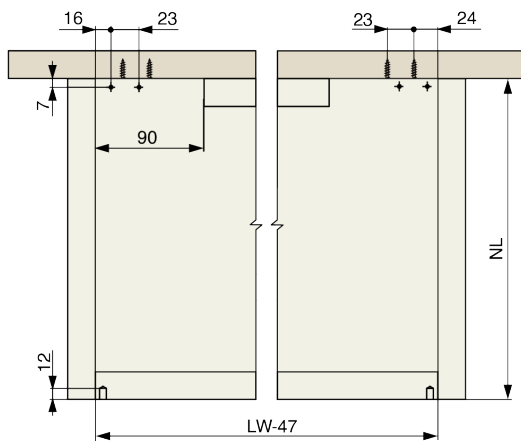

Riex NU30 Скрытые направляющие, частичного выката, с доводчиком, 25 кг, 550 мм, 2D крепеж

Параметры

Brand	Riex
Длина	550 mm
Нагрузка	25 kg
Механизм	Soft-close
Синхронизация	No
Brackets	2D
Catalogue Page chapter 1 non CZ	1.51
Board Thickness	19 mm
Quantity in Box	10

Описание продукта

Riex NU30 Concealed Slide, Single Extension, Soft-Close, 25 kg, 2D Brackets Upgrade your wooden drawers with the Riex NU30 concealed slide, designed for under-mount installation and superior soft-close functionality. These slides provide smooth, quiet operation while maximising storage efficiency with their single-extension design. Key Features: Undermount Design: Designed for all-wood drawers with concealed under-mount installation. Weight Capacity: Supports up to 25 kg, including the drawer's weight. Soft-Close Functionality: Provides soft-close functionality for silent and controlled closing. Single Extension: Features a single extension covering 3/4 of the drawer length. 2D Adjustments: Adjustable 2D brackets allow precise vertical (up and down) and horizontal (left and right) alignment of the drawer front. Experience reliable and seamless operation for your wooden drawers with the Riex NU30 concealed slides, ensuring precise adjustments and durability for everyday use.

Аксессуары

Riex Slides drilling template + Automatic punch

F011442

2D

NL - 300/350

NL - 400/450/500

NL - 550