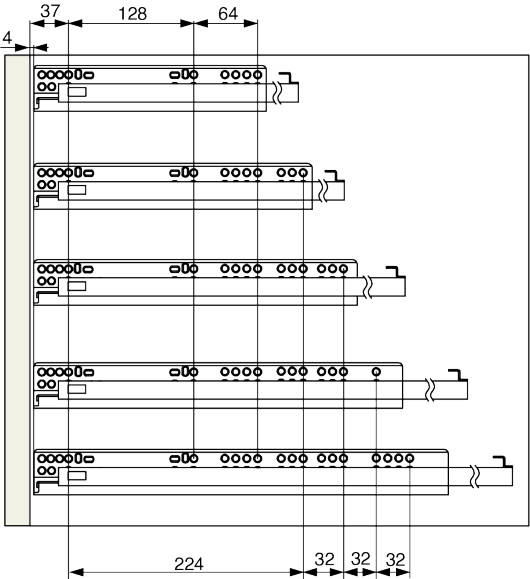

Riex NU69 Guida a scomparsa, estrazione totale, ammortizzata, 25 kg, 550 mm, staffe due regolazioni

Parametri

Marchio	Riex
Lunghezza	550 mm
Capacità di carico	25 kg
Meccanismo	Chiusura ammortizzata
Sincronizzazione	No
Spessore del pannello	18 mm
Staffe	2D
Pagina catalogo	1.50
Quantità nella confezione	10

Descrizione

Riex NU69 Concealed Slide, Full Extension, Soft-Close, 25 kg, 2D Brackets The Riex NU69 concealed drawer slides provide an innovative under-mount solution for wooden drawers, combining full-extension access and smooth soft-close operation. Designed for optimal performance and ease of use, these slides are ideal for modern cabinetry. Key Features: Full-Extension Access: Full-extension slides allow the drawer to extend completely, providing full access to its contents. Soft-Close Technology: Features soft-close technology for silent and effortless drawer closing. Under-Mount Installation: Designed for all-wood drawers with concealed under-mount installation. Loading Capacity: Supports a total load capacity of 25 kg, including the drawer's weight. Precise Adjustments: Includes 2D adjustment brackets, enabling precise vertical (up and down) and horizontal (left and right) adjustments of the drawer front. Only length 250 mm has 0D brackets. Achieve seamless operation, precision, and style with Riex NU69 concealed slides, perfect for enhancing the functionality and appearance of your wooden drawers.

Altre immagini

Accessori

Riex Dima di foratura in metallo + punzone automatico

F011442

Disegno 2D

NL - 250

NL - 300/350

NL - 400/450

NL - 500

NL - 550