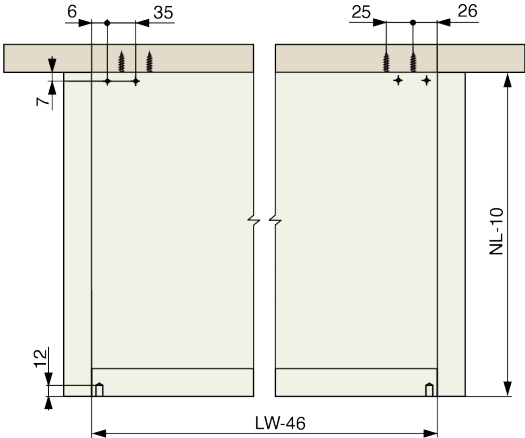

Riex NU69 Guida a scomparsa, estrazione totale, ammortizzata, 25 kg, 550 mm, staffe due regolazioni

Parametri

Marchio	Riex
Lunghezza	550 mm
Capacità di carico	25 kg
Meccanismo	Chiusura ammortizzata
Sincronizzazione	No
Spessore del pannello	18 mm
Staffe	2D
Pagina catalogo	1.50
Quantità nella confezione	10

Descrizione

Riex NU69 Concealed Slide, Full Extension, Soft-Close, 25 kg, 2D Brackets The Riex NU69 concealed drawer slides provide an innovative under-mount solution for wooden drawers, combining full-extension access and smooth soft-close operation. Designed for optimal performance and ease of use, these slides are ideal for modern cabinetry. Key Features: Full-Extension Access: Full-extension slides allow the drawer to extend completely, providing full access to its contents. Soft-Close Technology: Features soft-close technology for silent and effortless drawer closing. Under-Mount Installation: Designed for all-wood drawers with concealed under-mount installation. Loading Capacity: Supports a total load capacity of 25 kg, including the drawer's weight. Precise Adjustments: Includes 2D adjustment brackets, enabling precise vertical (up and down) and horizontal (left and right) adjustments of the drawer front. Only length 250 mm has 0D brackets. Achieve seamless operation, precision, and style with Riex NU69 concealed slides, perfect for enhancing the functionality and appearance of your wooden drawers.

Altre immagini

Accessori

Riex Dima di foratura in metallo + punzone automatico

F011442

Disegno 2D

NL - 250

NL - 300/350

NL - 400/450