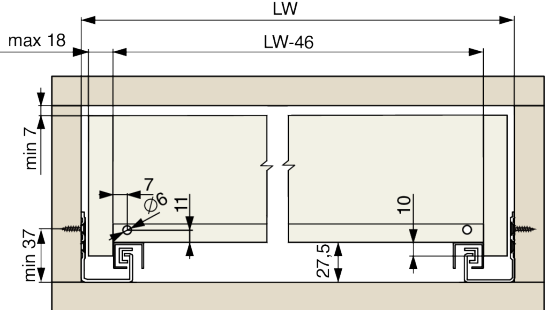

Riex NU69 Guida a scomparsa, estrazione totale, ammortizzata, 25 kg, 550 mm, staffe due regolazioni

Parametri

Marchio	Riex
Lunghezza	550 mm
Capacità di carico	25 kg
Meccanismo	Chiusura ammortizzata
Sincronizzazione	No
Spessore del pannello	18 mm
Staffe	2D
Pagina catalogo	1.50
Quantità nella confezione	10

Descrizione

Riex NU69 Concealed Slide, Full Extension, Soft-Close, 25 kg, 2D Brackets The Riex NU69 concealed drawer slides provide an innovative under-mount solution for wooden drawers, combining full-extension access and smooth soft-close operation. Designed for optimal performance and ease of use, these slides are ideal for modern cabinetry. Key Features: Full-Extension Access: Full-extension slides allow the drawer to extend completely, providing full access to its contents. Soft-Close Technology: Features soft-close technology for silent and effortless drawer closing. Under-Mount Installation: Designed for all-wood drawers with concealed under-mount installation. Loading Capacity: Supports a total load capacity of 25 kg, including the drawer's weight. Precise Adjustments: Includes 2D adjustment brackets, enabling precise vertical (up and down) and horizontal (left and right) adjustments of the drawer front. Only length 250 mm has 0D brackets. Achieve seamless operation, precision, and style with Riex NU69 concealed slides, perfect for enhancing the functionality and appearance of your wooden drawers.

Altre immagini

Accessori

Riex Dima di foratura in metallo + punzone automatico

F011442

Disegno 2D

NL - 250

NL - 300/350

NL - 400/450