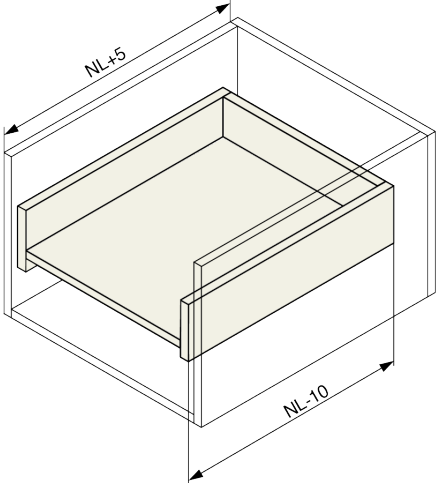

Riex NU69 Guida a scomparsa, estrazione totale, ammortizzata, 25 kg, 550 mm, staffe due regolazioni

Parametri

Marchio	Riex
Lunghezza	550 mm
Capacità di carico	25 kg
Meccanismo	Chiusura ammortizzata
Sincronizzazione	No
Spessore del pannello	18 mm
Staffe	2D
Pagina catalogo	1.50
Quantità nella confezione	10

Descrizione

Riex NU69 Concealed Slide, Full Extension, Soft-Close, 25 kg, 2D Brackets The Riex NU69 concealed drawer slides provide an innovative under-mount solution for wooden drawers, combining full-extension access and smooth soft-close operation. Designed for optimal performance and ease of use, these slides are ideal for modern cabinetry. Key Features: Full-Extension Access: Full-extension slides allow the drawer to extend completely, providing full access to its contents. Soft-Close Technology: Features soft-close technology for silent and effortless drawer closing. Under-Mount Installation: Designed for all-wood drawers with concealed under-mount installation. Loading Capacity: Supports a total load capacity of 25 kg, including the drawer's weight. Precise Adjustments: Includes 2D adjustment brackets, enabling precise vertical (up and down) and horizontal (left and right) adjustments of the drawer front. Only length 250 mm has 0D brackets. Achieve seamless operation, precision, and style with Riex NU69 concealed slides, perfect for enhancing the functionality and appearance of your wooden drawers.

Altre immagini

Accessori

Riex Dima di foratura in metallo + punzone automatico

F011442

Disegno 2D

NL - 250

NL - 300/350

NL - 400/450