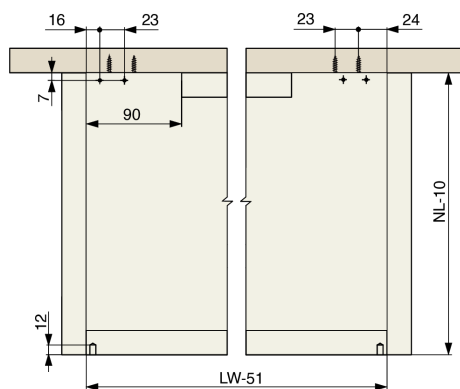

### Parámetros

Brand	Riex
Length	550 mm
Loading Capacity	40 kg
Mechanism	Soft-close
Synchronisation	Yes
Brackets	3D
Catalogue Page chapter 1 non CZ	1.48
Board Thickness	19 mm
Quantity in Box	10

## Dibujo en 2D

Height adjustment 0~+3mm

NL - 300/350

Side adjustment  $\pm 1.5$ mm

NL - 400/450/500

NL - 550/600

Depth (In and Out) adjustment 0 ~ +3mm

NL - 650