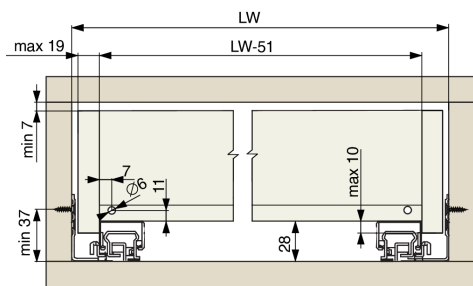

## Dibujo en 2D

Height adjustment 0~+3mm

NL - 300/350

Side adjustment  $\pm 1.5$ mm

NL - 400/450/500

NL - 550/600

Depth (In and Out) adjustment 0 ~ +3mm

NL - 650