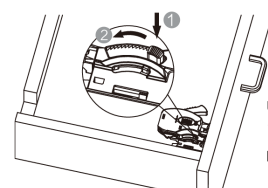

## Dibujo en 2D

Height adjustment 0~+3mm

NL - 300/350

Side adjustment  $\pm 1.5$ mm

NL - 400/450/500

NL - 550/600

Depth (In and Out) adjustment 0 ~ +3mm

NL - 650