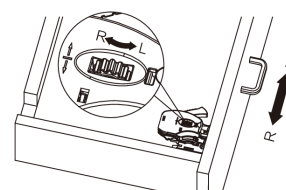

## Dibujo en 2D

Height adjustment 0~+3mm

NL - 300/350

Side adjustment  $\pm 1.5$ mm

NL - 400/450/500

NL - 550/600

Depth (In and Out) adjustment 0 ~ +3mm

NL - 650