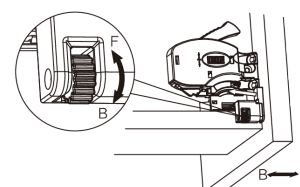

## Dibujo en 2D

Height adjustment 0~+3mm

NL - 300/350

Side adjustment  $\pm 1.5$ mm

NL - 400/450/500

NL - 550/600

Depth (In and Out) adjustment 0 ~ +3mm

NL - 650