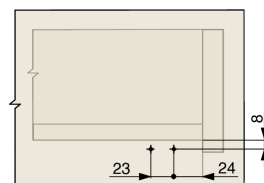

## Dibujo en 2D

Height adjustment 0~+3mm

NL - 300/350

Side adjustment  $\pm 1.5$ mm

NL - 400/450/500

NL - 550/600

Depth (In and Out) adjustment 0 ~ +3mm

NL - 650