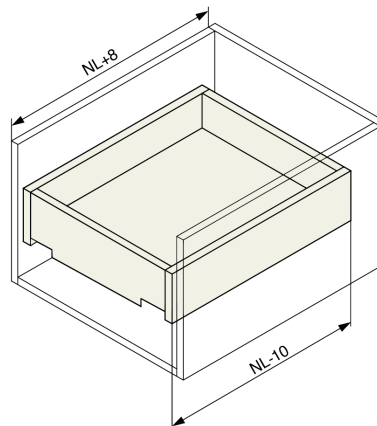

## Dibujo en 2D

Height adjustment 0~+3mm

NL - 300/350

Side adjustment  $\pm 1.5$ mm

NL - 400/450/500

NL - 550/600

Depth (In and Out) adjustment 0 ~ +3mm

NL - 650