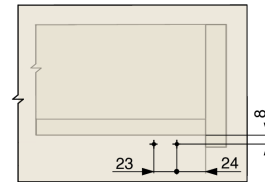

## Dibujo en 2D

Height adjustment 0~+3mm

NL - 300/350

Side adjustment  $\pm 1.5$ mm

NL - 400/450/500

NL - 550/600

Depth (In and Out) adjustment 0 ~ +3mm

NL - 650