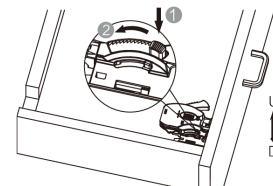

## Dibujo en 2D

Height adjustment 0~+3mm

NL - 300/350

Side adjustment  $\pm 1.5$ mm

NL - 400/450/500

NL - 550/600

Depth (In and Out) adjustment 0 ~ +3mm

NL - 650