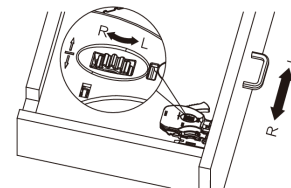

## Dibujo en 2D

Height adjustment 0~+3mm

NL - 300/350

Side adjustment  $\pm 1.5$ mm

NL - 400/450/500

NL - 550/600

Depth (In and Out) adjustment 0 ~ +3mm

NL - 650