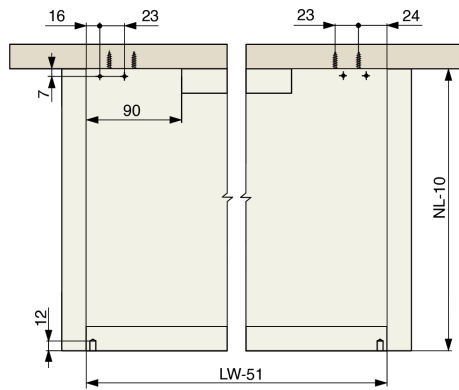

## Dibujo en 2D

Height adjustment 0~+3mm

NL - 300/350

Side adjustment  $\pm 1.5$ mm

NL - 400/450/500

NL - 550/600

Depth (In and Out) adjustment 0 ~ +3mm

NL - 650