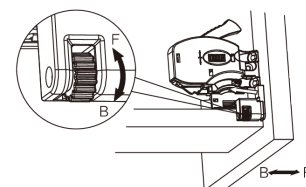

## Dibujo en 2D

Height adjustment 0~+3mm

NL - 300/350

Side adjustment  $\pm 1.5$ mm

NL - 400/450/500

NL - 550/600

Depth (In and Out) adjustment 0 ~ +3mm

NL - 650