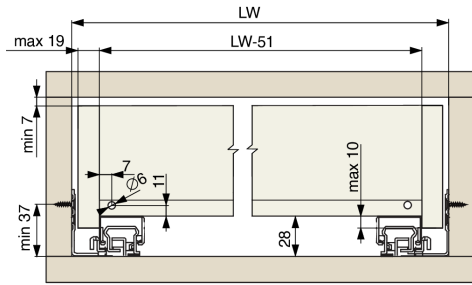

### Parámetros

Brand	Riex
Length	500 mm
Loading Capacity	40 kg
Mechanism	Soft-close
Synchronisation	Yes
Brackets	3D
Catalogue Page chapter 1 non CZ	1.48
Board Thickness	19 mm
Quantity in Box	10

## Dibujo en 2D

Height adjustment 0~+3mm

NL - 300/350

Side adjustment  $\pm 1.5$ mm

NL - 400/450/500

NL - 550/600

Depth (In and Out) adjustment 0 ~ +3mm

NL - 650