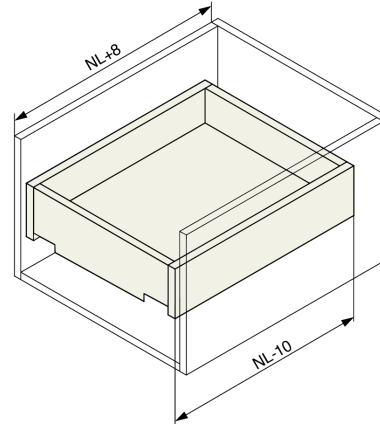

## Dibujo en 2D

Height adjustment 0~+3mm

NL - 300/350

Side adjustment  $\pm 1.5$ mm

NL - 400/450/500

NL - 550/600

Depth (In and Out) adjustment 0 ~ +3mm

NL - 650