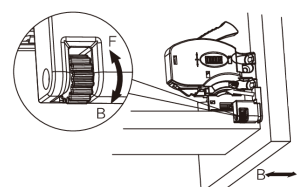

## Dibujo en 2D

Height adjustment 0~+3mm

NL - 300/350

Side adjustment  $\pm 1.5$ mm

NL - 400/450/500

NL - 550/600

Depth (In and Out) adjustment 0 ~ +3mm

NL - 650