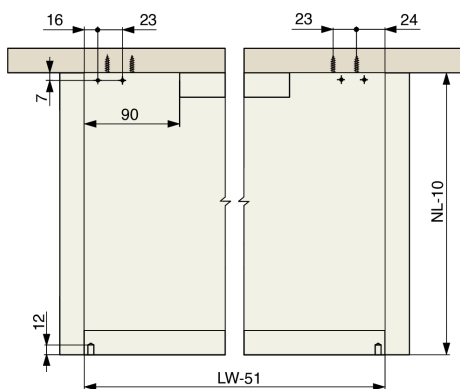

### Parámetros

Brand	Riex
Length	400 mm
Loading Capacity	40 kg
Mechanism	Soft-close
Synchronisation	Yes
Brackets	3D
Catalogue Page chapter 1 non CZ	1.48
Board Thickness	19 mm
Quantity in Box	10

## Dibujo en 2D

Height adjustment 0~+3mm

NL - 300/350

Side adjustment  $\pm 1.5$ mm

NL - 400/450/500

NL - 550/600

Depth (In and Out) adjustment 0 ~ +3mm

NL - 650