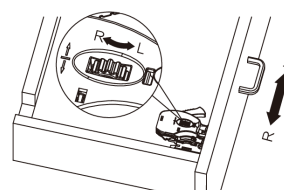

## Dibujo en 2D

Height adjustment 0~+3mm

NL - 300/350

Side adjustment  $\pm 1.5$ mm

NL - 400/450/500

NL - 550/600

Depth (In and Out) adjustment 0 ~ +3mm

NL - 650