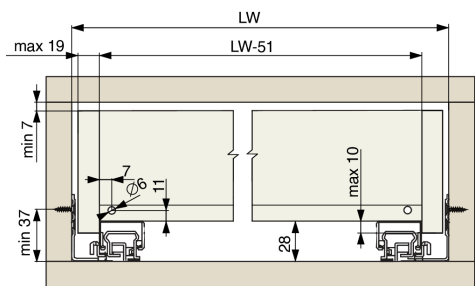

## Dibujo en 2D

Height adjustment 0~+3mm

NL - 300/350

Side adjustment  $\pm 1.5$ mm

NL - 400/450/500

NL - 550/600

Depth (In and Out) adjustment 0 ~ +3mm

NL - 650