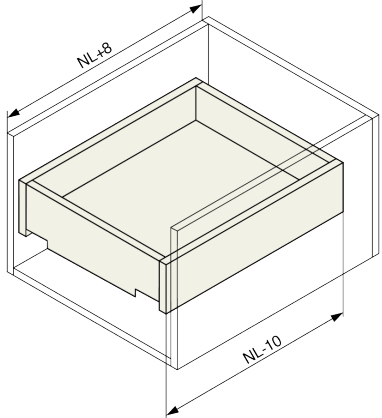

Riex NU70 Concealed slide, full extension, push for open, synchro, 35 kg, 650 mm, 2D brackets

Parámetros

Brand	Riex
Length	650 mm
Synchronisation	Yes
Loading Capacity	35 kg
Brackets	2D
Mechanism	Push for Open
Catalogue Page chapter 1 non CZ	1.49
Board Thickness	19 mm

Descripción del producto

Riex NU70 Concealed Slide, Full Extension, Push-to-Open, Synchro, 35 kg, 3D Brackets The Riex NU70 concealed drawer slides combine advanced push-to-open technology with synchro mechanisms for effortless operation in modern, handleless furniture designs. These slides ensure seamless functionality, aesthetic appeal, and precise adjustments for an exceptional user experience. Key Features: Full-Extension Slides: Ensure complete access to the drawer's contents. Push-to-Open Technology: Eliminating the need for handles. Smooth Operation: Synchro mechanism guarantees smooth, quiet operation of all slide segments. Loading Capacity: Withstands a total load capacity of 35 kg, including drawer weight. 3D Adjustments: Allows precise 3D adjustments of the drawer front, vertically (up and down), horizontally (left and right), and also gap between the front and cabinet can be adjusted. Adjustable Opening Force: Adjustable opening force using a convenient sliding lever. Upgrade your furniture with Riex NU70 slides, designed for optimal performance and a sleek, handle-free appearance. Perfect for high-end cabinetry and modern interiors.

Otras imágenes

Accesorios

Riex Slides drilling template + Automatic punch
F011442

Dibujo en 2D

NL - 300/350

NL - 400/450/500

NL - 550/600

NL - 650