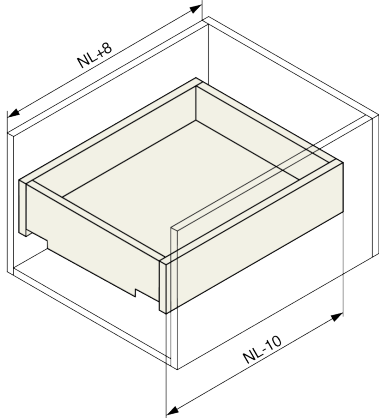

### Descripción del producto

Riex NU70 Concealed Slide, Full Extension, Push-to-Open, Synchro, 35 kg, 3D Brackets The Riex NU70 concealed drawer slides combine advanced push-to-open technology with synchro mechanisms for effortless operation in modern, handleless furniture designs. These slides ensure seamless functionality, aesthetic appeal, and precise adjustments for an exceptional user experience. Key Features: Full-Extension Slides: Ensure complete access to the drawer's contents. Push-to-Open Technology: Eliminating the need for handles. Smooth Operation: Synchro mechanism guarantees smooth, quiet operation of all slide segments. Loading Capacity: Withstands a total load capacity of 35 kg, including drawer weight. 3D Adjustments: Allows precise 3D adjustments of the drawer front, vertically (up and down), horizontally (left and right), and also gap between the front and cabinet can be adjusted. Adjustable Opening Force: Adjustable opening force using a convenient sliding lever. Upgrade your furniture with Riex NU70 slides, designed for optimal performance and a sleek, handle-free appearance. Perfect for high-end cabinetry and modern interiors.

## Dibujo en 2D

NL - 300/350

NL - 400/450/500

NL - 550/600

NL - 650