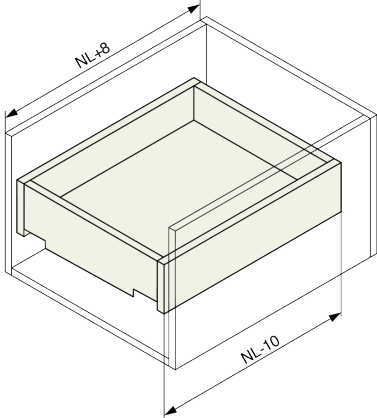

Riex NU70 Concealed slide, full extension, push for open, synchro, 35 kg, 500 mm, 2D brackets

Parámetros

Brand	Riex
Length	500 mm
Synchronisation	Yes
Loading Capacity	35 kg
Brackets	2D
Mechanism	Push for Open
Catalogue Page chapter 1 non CZ	1.49
Board Thickness	19 mm

Descripción del producto

Riex NU70 Concealed Slide, Full Extension, Push-to-Open, Synchro, 35 kg, 3D Brackets The Riex NU70 concealed drawer slides combine advanced push-to-open technology with synchro mechanisms for effortless operation in modern, handleless furniture designs. These slides ensure seamless functionality, aesthetic appeal, and precise adjustments for an exceptional user experience. Key Features: Full-Extension Slides: Ensure complete access to the drawer's contents. Push-to-Open Technology: Eliminating the need for handles. Smooth Operation: Synchro mechanism guarantees smooth, quiet operation of all slide segments. Loading Capacity: Withstands a total load capacity of 35 kg, including drawer weight. 3D Adjustments: Allows precise 3D adjustments of the drawer front, vertically (up and down), horizontally (left and right), and also gap between the front and cabinet can be adjusted. Adjustable Opening Force: Adjustable opening force using a convenient sliding lever. Upgrade your furniture with Riex NU70 slides, designed for optimal performance and a sleek, handle-free appearance. Perfect for high-end cabinetry and modern interiors.

Otras imágenes

Accesorios

Riex Slides drilling template + Automatic punch
F011442

Dibujo en 2D

NL - 300/350

NL - 400/450/500

NL - 550/600

NL - 650