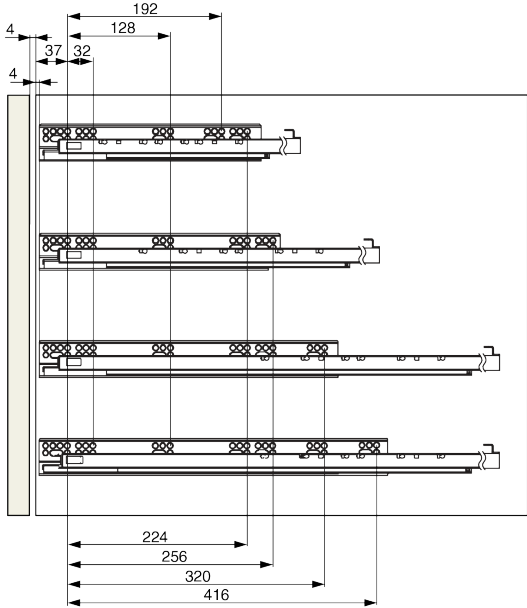

Riex NU70 Concealed slide, full extension, push for open, synchro, 35 kg, 500 mm, 2D brackets

Parámetros

Brand	Riex
Length	500 mm
Synchronisation	Yes
Loading Capacity	35 kg
Brackets	2D
Mechanism	Push for Open
Catalogue Page chapter 1 non CZ	1.49
Board Thickness	19 mm

Descripción del producto

Riex NU70 Concealed Slide, Full Extension, Push-to-Open, Synchro, 35 kg, 3D Brackets The Riex NU70 concealed drawer slides combine advanced push-to-open technology with synchro mechanisms for effortless operation in modern, handleless furniture designs. These slides ensure seamless functionality, aesthetic appeal, and precise adjustments for an exceptional user experience. Key Features: Full-Extension Slides: Ensure complete access to the drawer's contents. Push-to-Open Technology: Eliminating the need for handles. Smooth Operation: Synchro mechanism guarantees smooth, quiet operation of all slide segments. Loading Capacity: Withstands a total load capacity of 35 kg, including drawer weight. 3D Adjustments: Allows precise 3D adjustments of the drawer front, vertically (up and down), horizontally (left and right), and also gap between the front and cabinet can be adjusted. Adjustable Opening Force: Adjustable opening force using a convenient sliding lever. Upgrade your furniture with Riex NU70 slides, designed for optimal performance and a sleek, handle-free appearance. Perfect for high-end cabinetry and modern interiors.

Otras imágenes

Accesorios

Riex Slides drilling template + Automatic punch
F011442

Dibujo en 2D

NL - 300/350

NL - 400/450/500

NL - 550/600

NL - 650