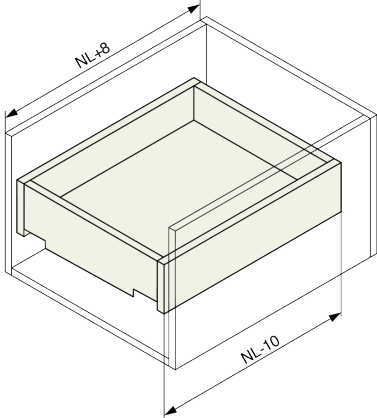

Riex NU70 Concealed slide, full extension, push for open, synchro, 35 kg, 300 mm, 2D brackets

Parámetros

Brand	Riex
Length	300 mm
Synchronisation	Yes
Loading Capacity	35 kg
Brackets	2D
Mechanism	Push for Open
Catalogue Page chapter 1 non CZ	1.49
Board Thickness	19 mm

Descripción del producto

Riex NU70 Concealed Slide, Full Extension, Push-to-Open, Synchro, 35 kg, 3D Brackets The Riex NU70 concealed drawer slides combine advanced push-to-open technology with synchro mechanisms for effortless operation in modern, handleless furniture designs. These slides ensure seamless functionality, aesthetic appeal, and precise adjustments for an exceptional user experience. Key Features: Full-Extension Slides: Ensure complete access to the drawer's contents. Push-to-Open Technology: Eliminating the need for handles. Smooth Operation: Synchro mechanism guarantees smooth, quiet operation of all slide segments. Loading Capacity: Withstands a total load capacity of 35 kg, including drawer weight. 3D Adjustments: Allows precise 3D adjustments of the drawer front, vertically (up and down), horizontally (left and right), and also gap between the front and cabinet can be adjusted. Adjustable Opening Force: Adjustable opening force using a convenient sliding lever. Upgrade your furniture with Riex NU70 slides, designed for optimal performance and a sleek, handle-free appearance. Perfect for high-end cabinetry and modern interiors.

Otras imágenes

Accesorios

Riex Slides drilling template + Automatic punch
F011442

Dibujo en 2D

NL - 300/350

NL - 400/450/500

NL - 550/600

NL - 650