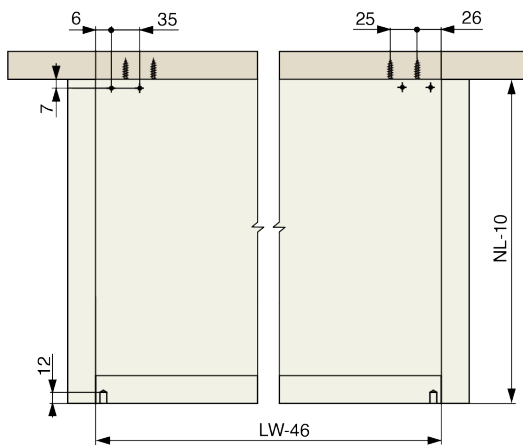

### Descripción del producto

Riex NU69 Concealed Slide, Full Extension, Soft-Close, 25 kg, 2D Brackets The Riex NU69 concealed drawer slides provide an innovative under-mount solution for wooden drawers, combining full-extension access and smooth soft-close operation. Designed for optimal performance and ease of use, these slides are ideal for modern cabinetry. Key Features: Full-Extension Access: Full-extension slides allow the drawer to extend completely, providing full access to its contents. Soft-Close Technology: Features soft-close technology for silent and effortless drawer closing. Under-Mount Installation: Designed for all-wood drawers with concealed under-mount installation. Loading Capacity: Supports a total load capacity of 25 kg, including the drawer's weight. Precise Adjustments: Includes 2D adjustment brackets, enabling precise vertical (up and down) and horizontal (left and right) adjustments of the drawer front. Only length 250 mm has 0D brackets. Achieve seamless operation, precision, and style with Riex NU69 concealed slides, perfect for enhancing the functionality and appearance of your wooden drawers.

## Dibujo en 2D

NL - 250

NL - 300/350

NL - 400/450

NL - 500

NL - 550