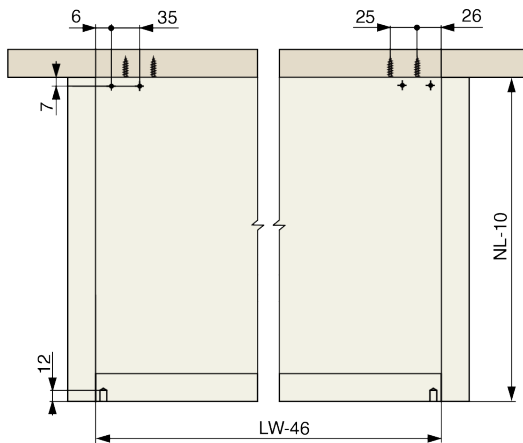

Riex NU69 Concealed slide, full extension, soft-close, 25 kg, 450 mm, 2D brackets

Parámetros

Brand	Riex
Length	450 mm
Loading Capacity	25 kg
Mechanism	Soft-close
Synchronisation	No
Board Thickness	18 mm
Brackets	2D
Catalogue Page chapter 1 non CZ	1.50
Quantity in Box	10

Descripción del producto

Riex NU69 Concealed Slide, Full Extension, Soft-Close, 25 kg, 2D Brackets The Riex NU69 concealed drawer slides provide an innovative under-mount solution for wooden drawers, combining full-extension access and smooth soft-close operation. Designed for optimal performance and ease of use, these slides are ideal for modern cabinetry. Key Features: Full-Extension Access: Full-extension slides allow the drawer to extend completely, providing full access to its contents. Soft-Close Technology: Features soft-close technology for silent and effortless drawer closing. Under-Mount Installation: Designed for all-wood drawers with concealed under-mount installation. Loading Capacity: Supports a total load capacity of 25 kg, including the drawer's weight. Precise Adjustments: Includes 2D adjustment brackets, enabling precise vertical (up and down) and horizontal (left and right) adjustments of the drawer front. Only length 250 mm has 0D brackets. Achieve seamless operation, precision, and style with Riex NU69 concealed slides, perfect for enhancing the functionality and appearance of your wooden drawers.

Otras imágenes

Accesorios

Riex Slides drilling template + Automatic punch

F011442

Dibujo en 2D

NL - 250

NL - 300/350

NL - 400/450