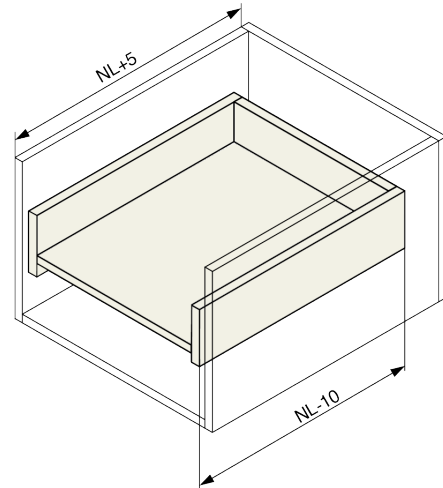

Descripción del producto

Riex NU69 Concealed Slide, Full Extension, Soft-Close, 25 kg, 2D Brackets The Riex NU69 concealed drawer slides provide an innovative under-mount solution for wooden drawers, combining full-extension access and smooth soft-close operation. Designed for optimal performance and ease of use, these slides are ideal for modern cabinetry. Key Features: Full-Extension Access: Full-extension slides allow the drawer to extend completely, providing full access to its contents. Soft-Close Technology: Features soft-close technology for silent and effortless drawer closing. Under-Mount Installation: Designed for all-wood drawers with concealed under-mount installation. Loading Capacity: Supports a total load capacity of 25 kg, including the drawer's weight. Precise Adjustments: Includes 2D adjustment brackets, enabling precise vertical (up and down) and horizontal (left and right) adjustments of the drawer front. Only length 250 mm has 0D brackets. Achieve seamless operation, precision, and style with Riex NU69 concealed slides, perfect for enhancing the functionality and appearance of your wooden drawers.

Otras imágenes

Accesorios

Riex Slides drilling template + Automatic punch
F011442

Dibujo en 2D

NL - 250

NL - 300/350

NL - 400/450

NL - 500