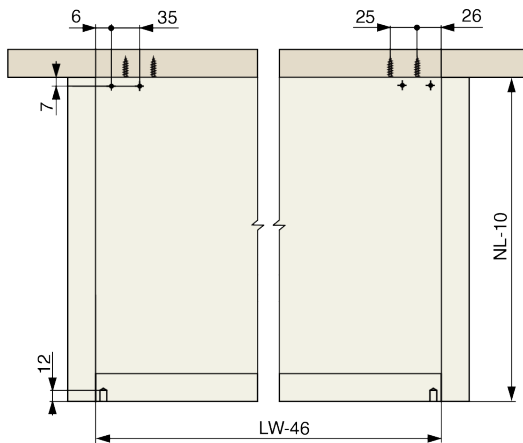

Descripción del producto

Riex NU69 Concealed Slide, Full Extension, Soft-Close, 25 kg, 2D Brackets The Riex NU69 concealed drawer slides provide an innovative under-mount solution for wooden drawers, combining full-extension access and smooth soft-close operation. Designed for optimal performance and ease of use, these slides are ideal for modern cabinetry. Key Features: Full-Extension Access: Full-extension slides allow the drawer to extend completely, providing full access to its contents. Soft-Close Technology: Features soft-close technology for silent and effortless drawer closing. Under-Mount Installation: Designed for all-wood drawers with concealed under-mount installation. Loading Capacity: Supports a total load capacity of 25 kg, including the drawer's weight. Precise Adjustments: Includes 2D adjustment brackets, enabling precise vertical (up and down) and horizontal (left and right) adjustments of the drawer front. Only length 250 mm has 0D brackets. Achieve seamless operation, precision, and style with Riex NU69 concealed slides, perfect for enhancing the functionality and appearance of your wooden drawers.

Otras imágenes

Accesorios

Riex Slides drilling template + Automatic punch
F011442

Dibujo en 2D

NL - 250

NL - 300/350

NL - 400/450

NL - 500