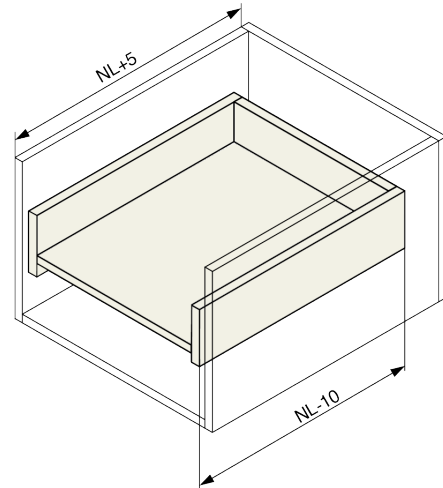

### Descripción del producto

Riex NU69 Concealed Slide, Full Extension, Soft-Close, 25 kg, 2D Brackets The Riex NU69 concealed drawer slides provide an innovative under-mount solution for wooden drawers, combining full-extension access and smooth soft-close operation. Designed for optimal performance and ease of use, these slides are ideal for modern cabinetry. Key Features: Full-Extension Access: Full-extension slides allow the drawer to extend completely, providing full access to its contents. Soft-Close Technology: Features soft-close technology for silent and effortless drawer closing. Under-Mount Installation: Designed for all-wood drawers with concealed under-mount installation. Loading Capacity: Supports a total load capacity of 25 kg, including the drawer's weight. Precise Adjustments: Includes 2D adjustment brackets, enabling precise vertical (up and down) and horizontal (left and right) adjustments of the drawer front. Only length 250 mm has 0D brackets. Achieve seamless operation, precision, and style with Riex NU69 concealed slides, perfect for enhancing the functionality and appearance of your wooden drawers.

## Dibujo en 2D

NL - 250

NL - 300/350

NL - 400/450

NL - 500

NL - 550