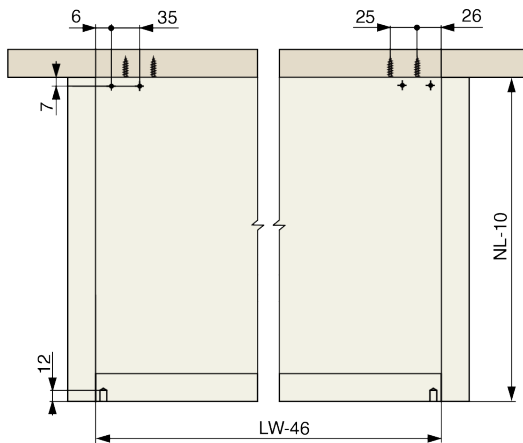

### Descripción del producto

Riex NU69 Concealed Slide, Full Extension, Soft-Close, 25 kg, 2D Brackets The Riex NU69 concealed drawer slides provide an innovative under-mount solution for wooden drawers, combining full-extension access and smooth soft-close operation. Designed for optimal performance and ease of use, these slides are ideal for modern cabinetry. Key Features: Full-Extension Access: Full-extension slides allow the drawer to extend completely, providing full access to its contents. Soft-Close Technology: Features soft-close technology for silent and effortless drawer closing. Under-Mount Installation: Designed for all-wood drawers with concealed under-mount installation. Loading Capacity: Supports a total load capacity of 25 kg, including the drawer's weight. Precise Adjustments: Includes 2D adjustment brackets, enabling precise vertical (up and down) and horizontal (left and right) adjustments of the drawer front. Only length 250 mm has 0D brackets. Achieve seamless operation, precision, and style with Riex NU69 concealed slides, perfect for enhancing the functionality and appearance of your wooden drawers.

## Dibujo en 2D

NL - 250

NL - 300/350

NL - 400/450

NL - 500

NL - 550