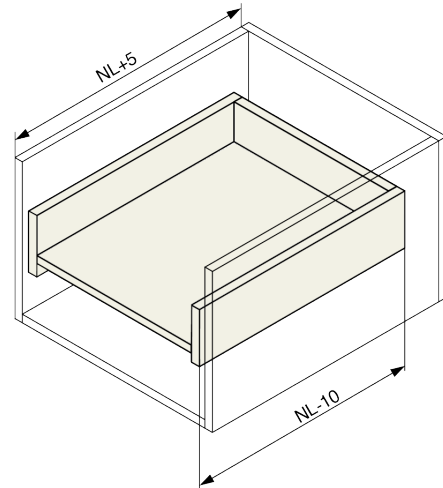

Descripción del producto

Riex NU69 Concealed Slide, Full Extension, Soft-Close, 25 kg, 2D Brackets The Riex NU69 concealed drawer slides provide an innovative under-mount solution for wooden drawers, combining full-extension access and smooth soft-close operation. Designed for optimal performance and ease of use, these slides are ideal for modern cabinetry. Key Features: Full-Extension Access: Full-extension slides allow the drawer to extend completely, providing full access to its contents. Soft-Close Technology: Features soft-close technology for silent and effortless drawer closing. Under-Mount Installation: Designed for all-wood drawers with concealed under-mount installation. Loading Capacity: Supports a total load capacity of 25 kg, including the drawer's weight. Precise Adjustments: Includes 2D adjustment brackets, enabling precise vertical (up and down) and horizontal (left and right) adjustments of the drawer front. Only length 250 mm has 0D brackets. Achieve seamless operation, precision, and style with Riex NU69 concealed slides, perfect for enhancing the functionality and appearance of your wooden drawers.

Otras imágenes

Accesorios

Riex Slides drilling template + Automatic punch

F011442

Dibujo en 2D

NL - 250

NL - 300/350

NL - 400/450