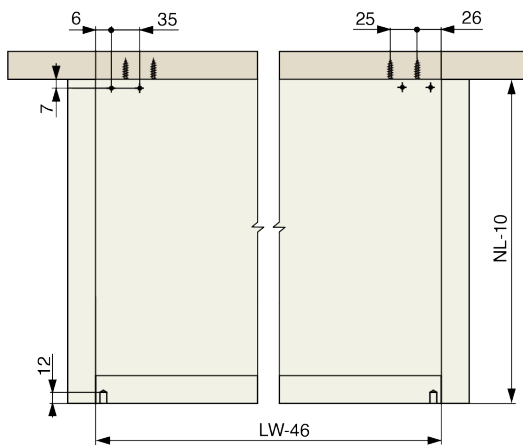

Descripción del producto

Riex NU69 Concealed Slide, Full Extension, Soft-Close, 25 kg, 2D Brackets The Riex NU69 concealed drawer slides provide an innovative under-mount solution for wooden drawers, combining full-extension access and smooth soft-close operation. Designed for optimal performance and ease of use, these slides are ideal for modern cabinetry. Key Features: Full-Extension Access: Full-extension slides allow the drawer to extend completely, providing full access to its contents. Soft-Close Technology: Features soft-close technology for silent and effortless drawer closing. Under-Mount Installation: Designed for all-wood drawers with concealed under-mount installation. Loading Capacity: Supports a total load capacity of 25 kg, including the drawer's weight. Precise Adjustments: Includes 2D adjustment brackets, enabling precise vertical (up and down) and horizontal (left and right) adjustments of the drawer front. Only length 250 mm has 0D brackets. Achieve seamless operation, precision, and style with Riex NU69 concealed slides, perfect for enhancing the functionality and appearance of your wooden drawers.

Otras imágenes

Accesorios

Riex Slides drilling template + Automatic punch

F011442

Dibujo en 2D

NL - 250

NL - 300/350

NL - 400/450