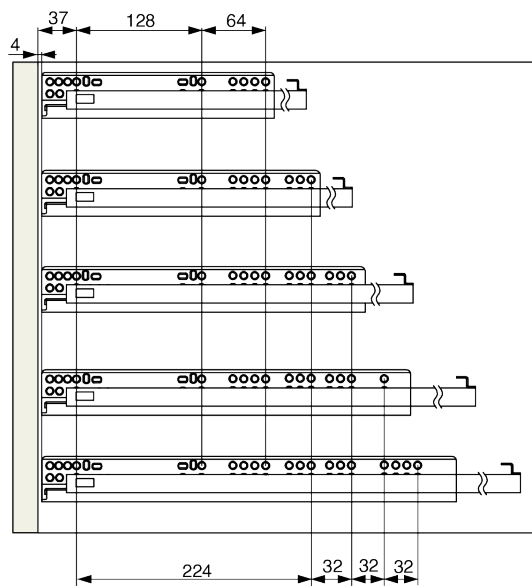

Descripción del producto

Riex NU69 Concealed Slide, Full Extension, Soft-Close, 25 kg, 2D Brackets The Riex NU69 concealed drawer slides provide an innovative under-mount solution for wooden drawers, combining full-extension access and smooth soft-close operation. Designed for optimal performance and ease of use, these slides are ideal for modern cabinetry. Key Features: Full-Extension Access: Full-extension slides allow the drawer to extend completely, providing full access to its contents. Soft-Close Technology: Features soft-close technology for silent and effortless drawer closing. Under-Mount Installation: Designed for all-wood drawers with concealed under-mount installation. Loading Capacity: Supports a total load capacity of 25 kg, including the drawer's weight. Precise Adjustments: Includes 2D adjustment brackets, enabling precise vertical (up and down) and horizontal (left and right) adjustments of the drawer front. Only length 250 mm has 0D brackets. Achieve seamless operation, precision, and style with Riex NU69 concealed slides, perfect for enhancing the functionality and appearance of your wooden drawers.

Otras imágenes

Accesorios

Riex Slides drilling template + Automatic punch

F011442

Dibujo en 2D

NL - 250

NL - 300/350

NL - 400/450

NL - 500

NL - 550