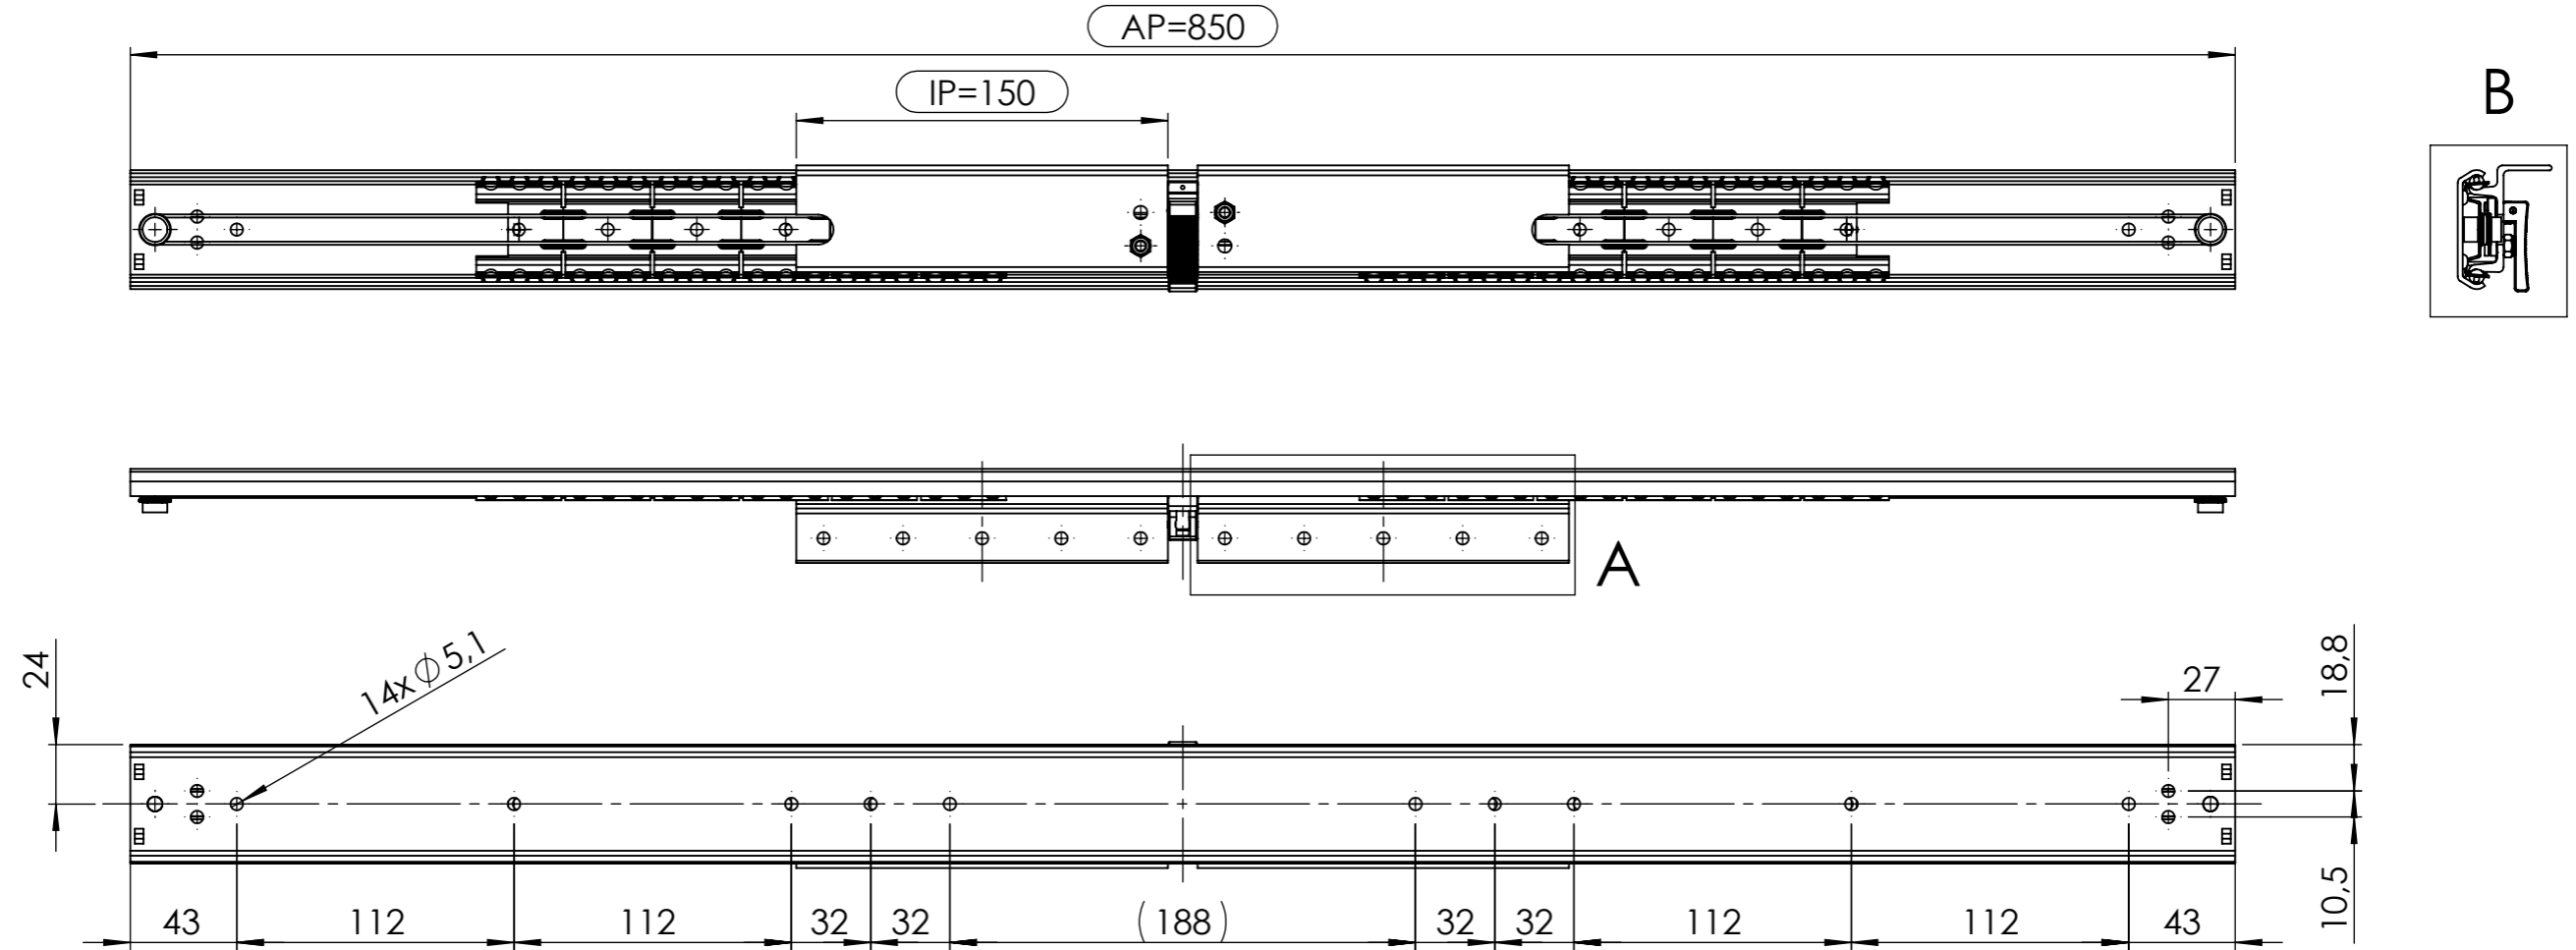

All property rights and rights to exploitation of copyright for this drawing data remain ours; they may not be made available to third parties without our consent.

Index	Change			Date	Name
 DIN ISO 128-30	Description: BA-SB/850.4/150.A4/KK6				
	Surface: diverse		Material: diverse		Weight: 1.22 kg
 PÖTTKER Transforming furniture	Name	Date	Company		
	Signed	G. Guzy	16.11.2021	HRANIPEX	
	Tested			Second Company:	
General tolerance: DIN ISO 2768 - m		Item No:	47085907	Scale 1:3	Page 1/3
					A3

All property rights and rights to exploitation of copyright for this drawing data remain ours; they may not be made available to third parties without our consent.

CLOSE

OPEN

 DIN ISO 128-30	Description: BA-SB/850.4/150.A4/KK6					
	Surface: diverse		Material: diverse		Weight: 1.22 kg	
 Transforming furniture	Name	Date	Company			
	Signed G. Guzy	16.11.2021	HRANIPEX			
	Tested	(empty)	Second Company:			
General tolerance: DIN ISO 2768 - m		Item No:	47085907	Scale 1:2	Page 2/3	A3