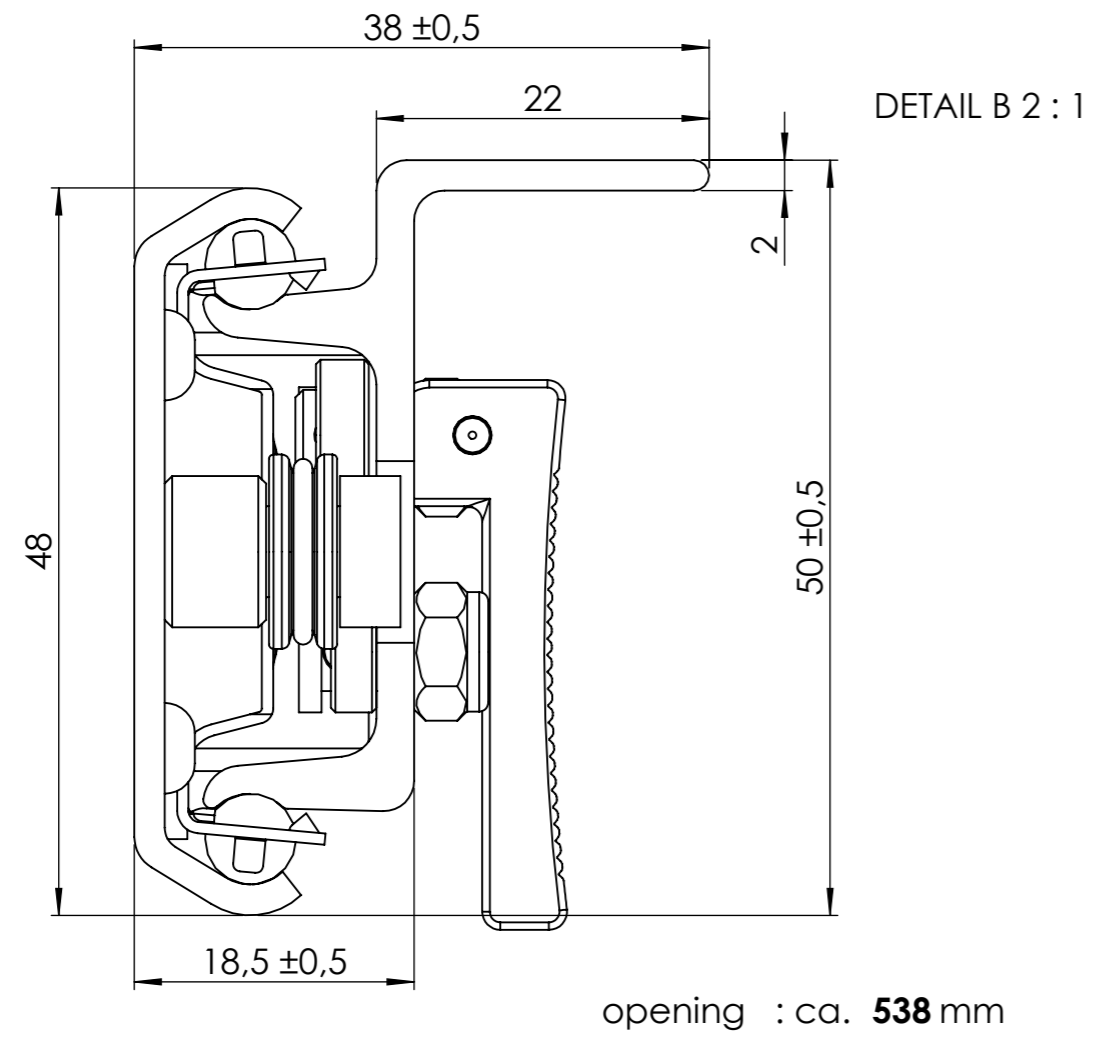

All property rights and rights to exploitation of copyright for this drawing data remain ours; they may not be made available to third parties without our consent.

Index	Change			Date	Name
 DIN ISO 128-30	Description: BA-SB/850.4/150.A4/KK6				
	Surface: diverse		Material: diverse		Weight: 1.22 kg
 PÖTTKER Transforming furniture	Name	Date	Company		
	Signed	G. Guzy	16.11.2021	HRANIPEX	
	Tested			Second Company:	
General tolerance: DIN ISO 2768 - m		Item No:	47085907	Scale 1:3	Page 1/3
					A3

All property rights and rights to exploitation of copyright for this drawing data remain ours; they may not be made available to third parties without our consent.

CLOSE

OPEN

 DIN ISO 128-30	Description: BA-SB/850.4/150.A4/KK6					
	Surface: diverse		Material: diverse		Weight: 1.22 kg	
 Transforming furniture	Name	Date	Company			
	Signed G. Guzy	16.11.2021	HRANIPEX			
	Tested	(empty)	Second Company:			
General tolerance: DIN ISO 2768 - m		Item No:	47085907	Scale 1:2	Page 2/3	A3