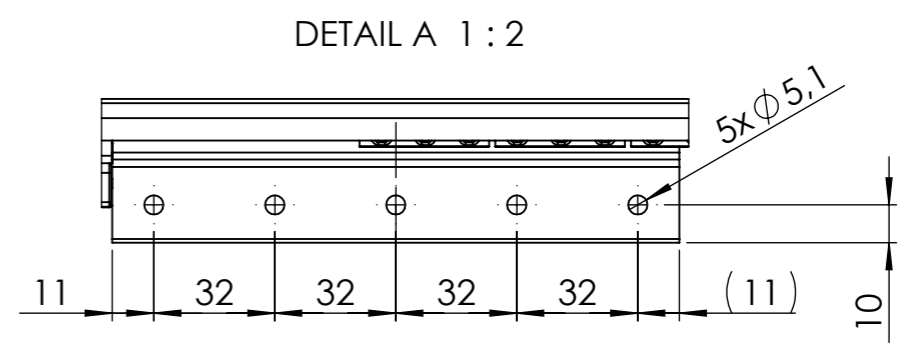

All property rights and rights to exploitation of copyright for this drawing data remain ours; they may not be made available to third parties without our consent.

Index	Change			Date	Name
 DIN ISO 128-30	Description: BA-SB/850.4/150.A4/KK6				
	Surface: diverse		Material: diverse		Weight: 1.22 kg
 PÖTTKER Transforming furniture	Name	Date	Company		
	Signed	G. Guzy	16.11.2021	HRANIPEX	
	Tested			Second Company:	
General tolerance: DIN ISO 2768 - m		Item No:	47085907	Scale 1:3	Page 1/3
					A3

All property rights and rights to exploitation of copyright for this drawing data remain ours; they may not be made available to third parties without our consent.

CLOSE

OPEN

 DIN ISO 128-30	Description: BA-SB/850.4/150.A4/KK6					
	Surface: diverse		Material: diverse		Weight: 1.22 kg	
 Transforming furniture	Name	Date	Company			
	Signed G. Guzy	16.11.2021	HRANIPEX			
	Tested	(empty)	Second Company:			
General tolerance: DIN ISO 2768 - m		Item No:	47085907	Scale 1:2	Page 2/3	A3