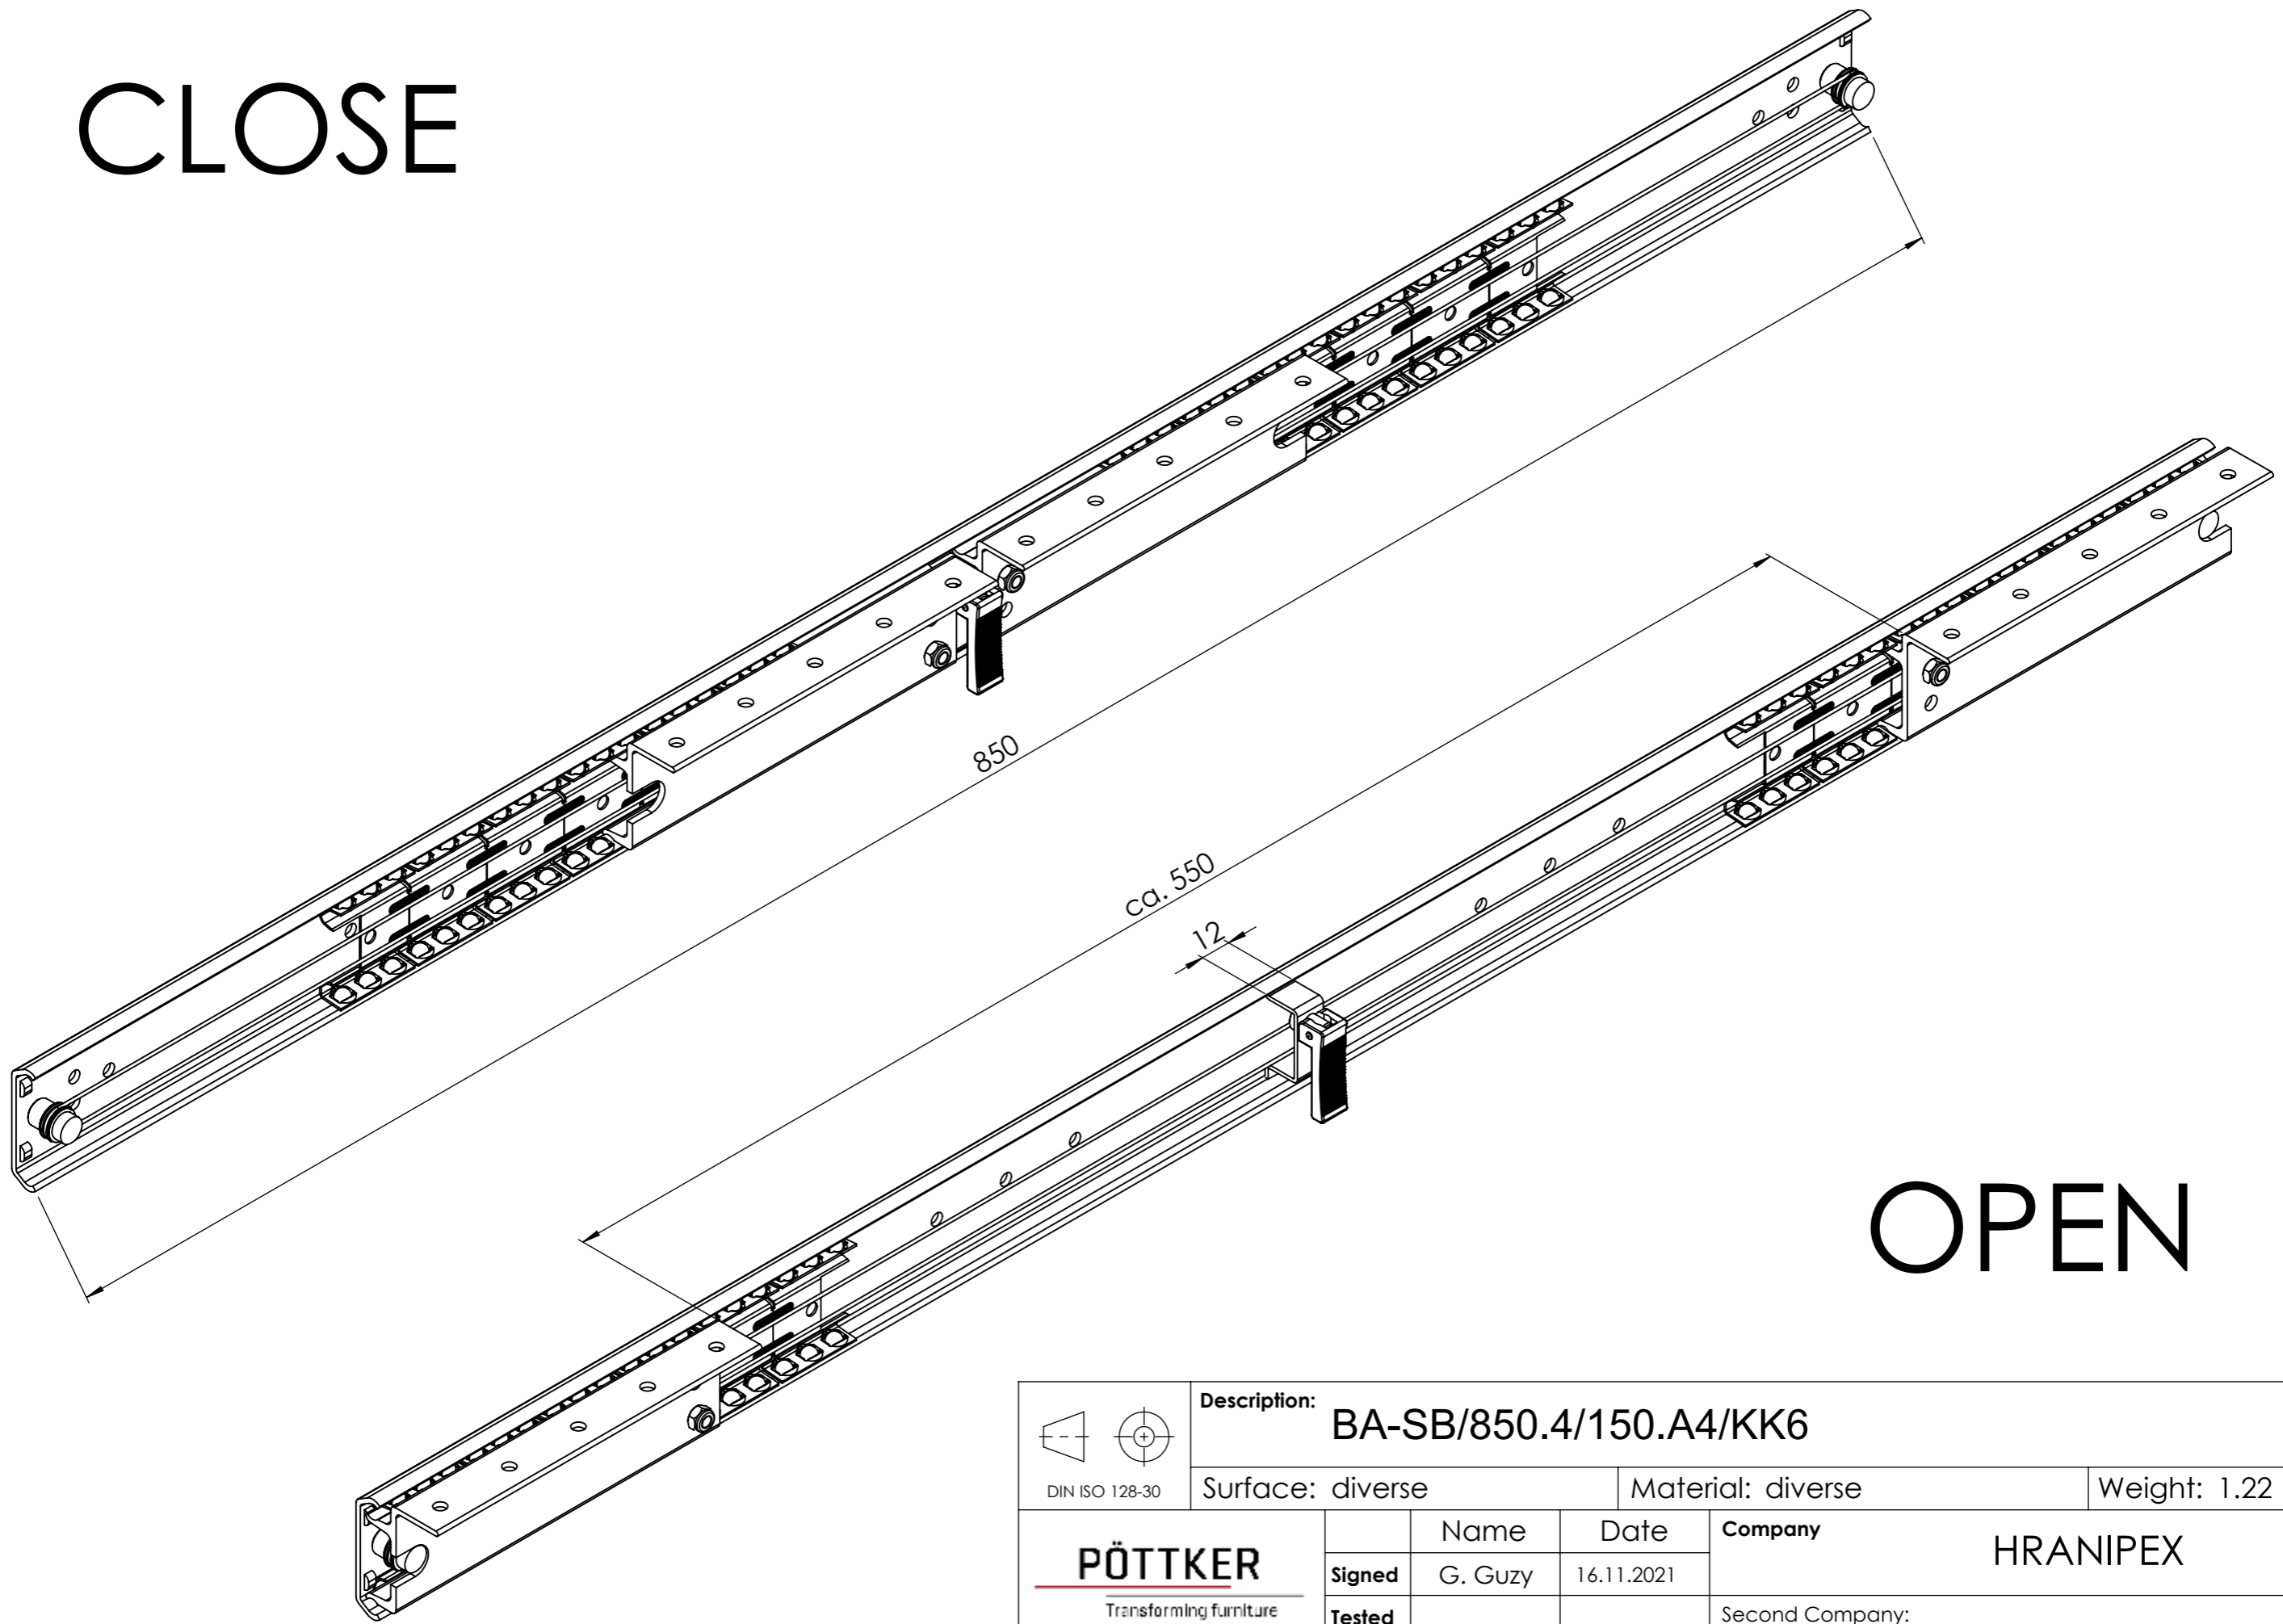

All property rights and rights to exploitation of copyright for this drawing data remain ours; they may not be made available to third parties without our consent.

Index	Change			Date	Name
 DIN ISO 128-30	Description: BA-SB/850.4/150.A4/KK6				
	Surface: diverse		Material: diverse		Weight: 1.22 kg
 PÖTTKER Transforming furniture	Name	Date	Company		
	Signed	G. Guzy	16.11.2021	HRANIPEX	
	Tested			Second Company:	
General tolerance: DIN ISO 2768 - m		Item No:	47085907	Scale 1:3	Page 1/3
					A3

All property rights and rights to exploitation of copyright for this drawing data remain ours; they may not be made available to third parties without our consent.

CLOSE

OPEN

 DIN ISO 128-30	Description: BA-SB/850.4/150.A4/KK6					
	Surface: diverse		Material: diverse		Weight: 1.22 kg	
 Transforming furniture	Name	Date	Company			
	Signed G. Guzy	16.11.2021	HRANIPEX			
	Tested	(empty)	Second Company:			
General tolerance: DIN ISO 2768 - m		Item No:	47085907	Scale 1:2	Page 2/3	A3