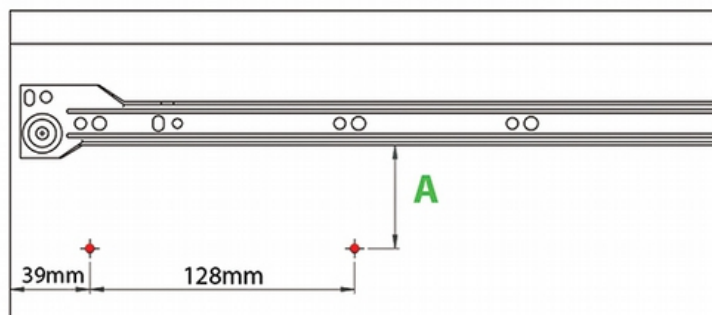

## NP11

Height of the "Metabox"	Distance <b>A</b>
54	18
86	50
118	82
150	114