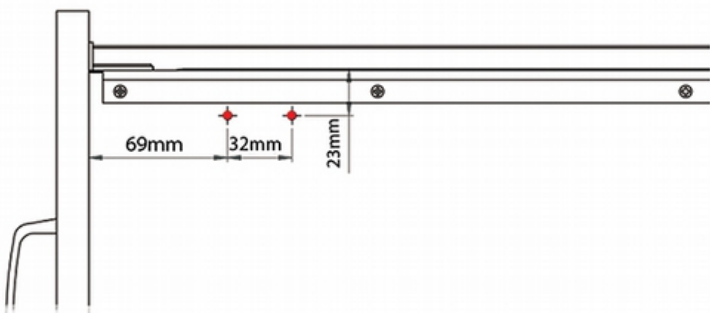

## NP11

Height of the "Metabox"	Distance <b>A</b>
54	18
86	50
118	82
150	114