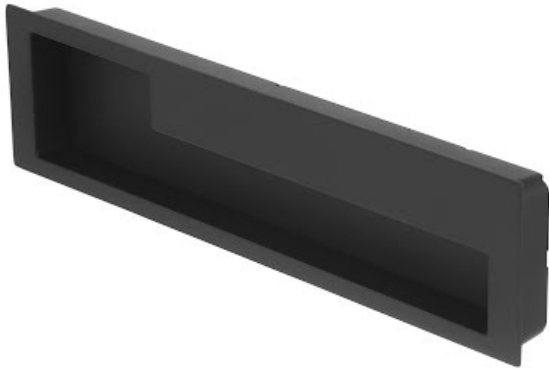

RiexTouch XZ09 Recessed handle, right, 192 mm, matt black

Parameters

Brand	Riex
Surface Finishing	Matt
Colour	Black
Catalogue Page	4.30
Width	203 mm
Quantity in Box	60
Material	Zinc

Product description

RiexTouch XZ09 Recessed Handle Elevate your interiors with the RiexTouch XZ09 Recessed Handle, a perfect blend of craftsmanship and practicality. Made from zinc, this handle is designed to offer durability and style, making it an excellent choice for a wide range of applications. Key Features: Durable Zinc Construction: Crafted from zinc for long-lasting performance and a refined finish. Available in Various Colours: Different colour options to match any interior design. Left or Right Versions: Available in both left and right versions for versatile application. Sophisticated Design: Part of the Riex XZ09 series, known for its seamless integration of modern design and functionality. Easy Installation: Supplied with screws for straightforward and secure fitting.

2D Drawing