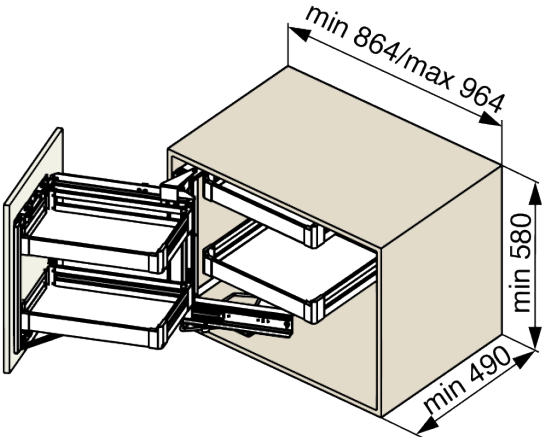

### Product description

Riex GP68 Corner Pull-out Baskets with Door Attached, Set of Full Bottom Baskets The Riex GP68 corner pull-out baskets offer a functional and convenient solution for maximizing corner cabinet storage. Each set includes full-bottom baskets in modern finish, providing both durability and style. The front door is attached directly to the frame, allowing for effortless access to the entire corner space with a single movement. With a total load capacity of 16 kg for inner baskets and 10 kg for outer baskets, the GP68 ensures reliable performance for a wide range of kitchen essentials. Frame with mechanism must be ordered separately Key Features: Includes full-bottom baskets in a modern finish. Front door attachment enables easy access to the entire corner with one motion. High load capacity: 16 kg for inner baskets and 10 kg for outer baskets. Ideal for maximizing space and organization in kitchen cabinets. Frame with mechanism must be ordered separately

### Components

**Riex GP68 Corner pull-out baskets with door attached, frame with mechanism, left, W900, dark grey**

F001817

**Riex GP68 Corner pull-out baskets with door attached, frame with mechanism, right, W900, dark grey**

F001818

2D Drawing

LEFT

RIGHT