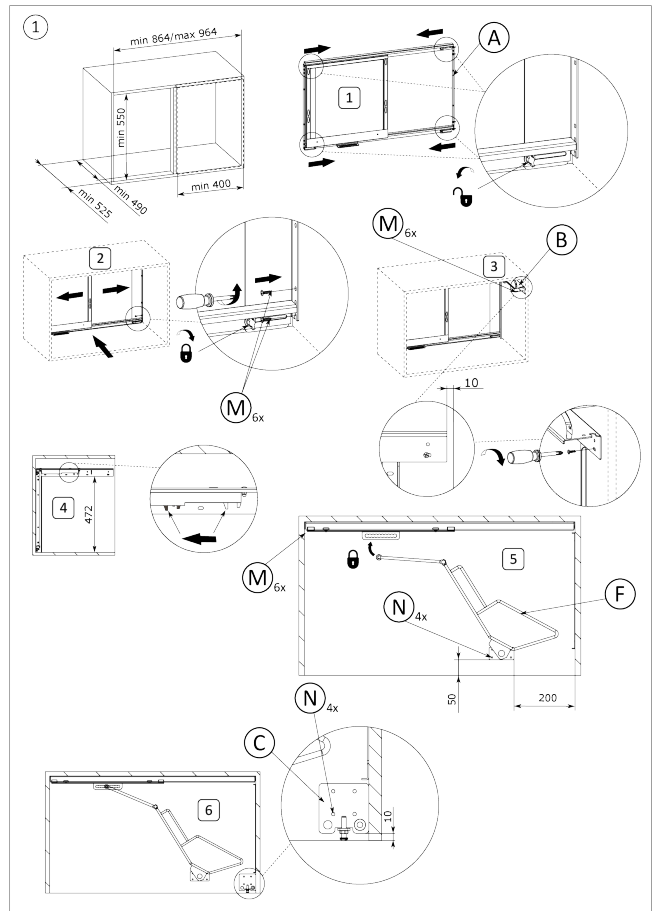

Riex GP68 Corner pull-out baskets with door attached, frame with mechanism, right, W900, dark grey

Parameters

Brand	Riex
Colour	Dark Grey
Mechanism	Soft-close
Cabinet Width	864..964 mm
Catalogue Page	10.26
Version	Right

Product description

Riex GP68 Corner Pull-out Baskets with Door Attached, Frame with Mechanism The Riex GP68 pull-out system provides a functional and stylish storage solution for lower corner cabinets. Designed with integrated door-mounted mechanics, it ensures easy access to items while maximizing space efficiency. Key Features: Innovative design with doors mounted directly on pull-out mechanisms. Complete set includes frame, moving components, and full-bottom baskets (baskets and corner mechanism sold separately). Durable construction supports 5 kg on front shelves and 8 kg on rear shelves. Sleek finish complements modern kitchen aesthetics. Brackets for hanging baskets are included in the basket set. Brand: Riex. Elevate your kitchen organization with the Riex GP68 system, offering seamless access and exceptional durability for corner cabinet storage.

Components

Riex GP68 Corner pull-out baskets with door attached, set of full bottom baskets, W900, dark grey

F001820

2D Drawing

Manual

R Ex		R			
			G	1x	
	A		H	1x	
	B		I	1x	
	C		J	2x	
	D		K	1x	F001820
	E		L	8x	475x233x80 mm 475x373x80 mm
	F		M	20x	4x14
			N	20x	4x16
			O	4x	M4x6
			P	4x	M5x6
			Q	2x	M5x8
			R	4x	M5x20