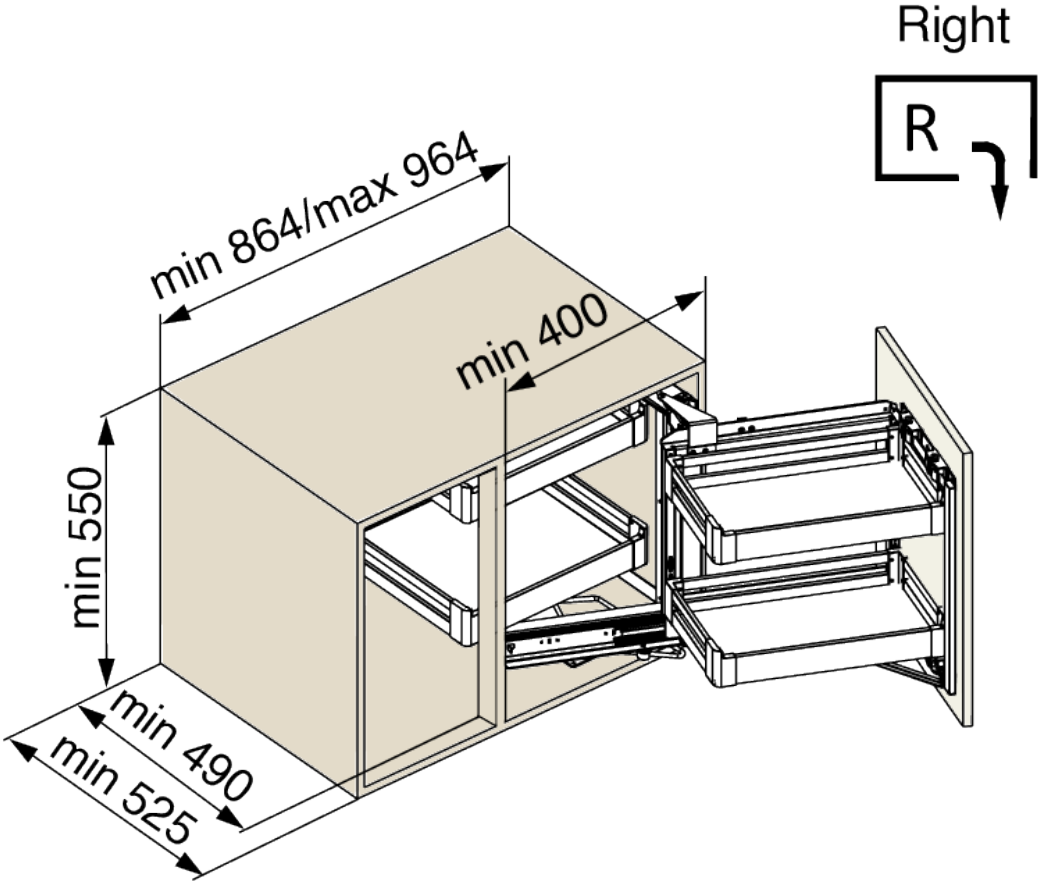

Riex GP68 Corner pull-out baskets with door attached, frame with mechanism, right, W900, dark grey

Parameters

Brand	Riex
Colour	Dark Grey
Mechanism	Soft-close
Cabinet Width	864..964 mm
Catalogue Page	10.26
Version	Right

Product description

Riex GP68 Corner Pull-out Baskets with Door Attached, Frame with Mechanism The Riex GP68 pull-out system provides a functional and stylish storage solution for lower corner cabinets. Designed with integrated door-mounted mechanics, it ensures easy access to items while maximizing space efficiency. Key Features: Innovative design with doors mounted directly on pull-out mechanisms. Complete set includes frame, moving components, and full-bottom baskets (baskets and corner mechanism sold separately). Durable construction supports 5 kg on front shelves and 8 kg on rear shelves. Sleek finish complements modern kitchen aesthetics. Brackets for hanging baskets are included in the basket set. Brand: Riex. Elevate your kitchen organization with the Riex GP68 system, offering seamless access and exceptional durability for corner cabinet storage.

Components

Riex GP68 Corner pull-out baskets with door attached, set of full bottom baskets, W900, dark grey

F001820

2D Drawing

Manual

R Ex		R			
			G	1x	
	A		H	1x	
	B		I	1x	
	C		J	2x	
	D		K	1x	F001820
	E		L	8x	475x233x80 mm 475x373x80 mm
	F		M	20x	4x14
			N	20x	4x16
			O	4x	M4x6
			P	4x	M5x6
			Q	2x	M5x8
			R	4x	M5x20