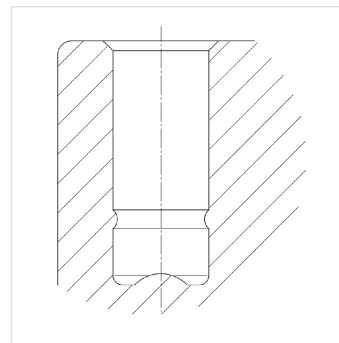

PRODUCT INFORMATION

LUMINA

AA25PJI050L51-10

EAN 4031582335767

Swivel castor with wheel brake, housing made of Polypropylene, with blind hole fitting. Wheel centre made of Polypropylene, Tread: TENTEprene (thermoplastic rubber), grey non-marking, plain bearing

Picture may differ from original product

Technical Data

Wheel diameter	50 mm
Wheel width	10 mm
Castor width	55 mm
Centre hole	10 mm
Offset	20 mm
Swivel Interference	124 mm
Overall height	56 mm
Temperature	- 20 / + 60 °C
Standard	EN_12528
Weight	0.071 kg
Swivel Radius	62 mm
Hardness of tread	Shore A 87
Load capacity	40 kg
Load capacity (static)	80 kg

Structure & Mounting

Advantages at a glance

Roll performance	● ● ● ○ ○
Movement noise	● ● ● ○ ○
Attrition	● ● ● ○ ○
Corrosion resistance	● ● ● ○ ○