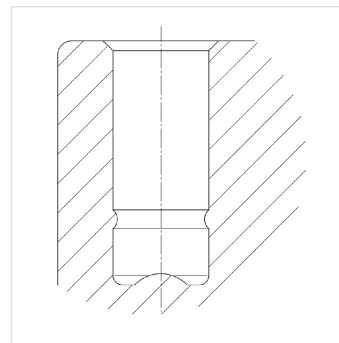

PRODUCT INFORMATION

LUMINA

AA20PJI050L51-10

EAN 4031582335750

Swivel castor, housing made of Polypropylene, with blind hole fitting.
Wheel centre made of Polypropylene, Tread: TENTEprene (thermoplastic rubber), grey non-marking, plain bearing

Picture may differ from original product

Technical Data

Wheel diameter	50 mm
Wheel width	10 mm
Castor width	55 mm
Centre hole	10 mm
Offset	20 mm
Swivel Interference	104 mm
Overall height	56 mm
Temperature	- 20 / + 60 °C
Standard	EN_12528
Weight	0.07 kg
Swivel Radius	52 mm
Hardness of tread	Shore A 87
Load capacity	40 kg
Load capacity (static)	80 kg

Structure & Mounting

Advantages at a glance

Roll performance	● ● ● ○ ○
Movement noise	● ● ● ○ ○
Attrition	● ● ● ○ ○
Corrosion resistance	● ● ● ○ ○