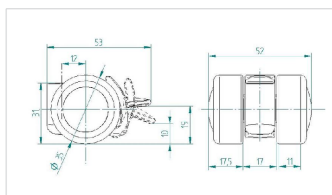

#### Technical Data

Wheel diameter	40 mm
Wheel width	12 mm
Castor width	52 mm
Centre hole	10 mm
Dome-Ø	15.2 mm
Offset	12 mm
Swivel Interference	90 mm
Overall height	35 mm
Temperature	- 20 / + 60 °C
Standard	EN_12528
Weight	0.06 kg
Swivel Radius	45 mm
Hardness of tread	Shore A 87
Load capacity	40 kg
Load capacity (static)	80 kg

#### Dimensions