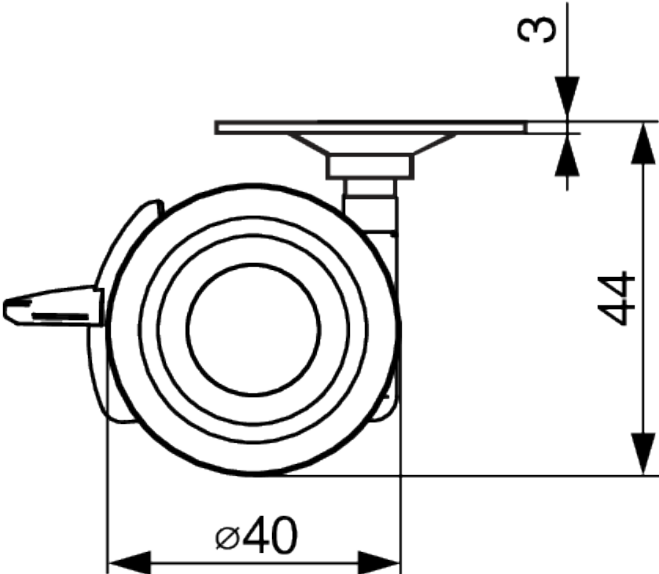

### Ähnliche Artikel

**Tente 5920 Stylea, Möbelrolle mit weicher Lauffläche D40, Platte 42x42 mm, Schwarz**  
F003579

2D-Zeichnung

PRODUCT INFORMATION

### 5925PJI040L51-10 LOW

EAN 4031582359862

Swivel castor with wheel brake, housing made of Polyamide, with blind hole fitting. Wheel centre made of Polypropylene, Tread: TENTEprene (thermoplastic rubber), grey non-marking, plain bearing

#### Technical Data

Wheel diameter	40 mm
Wheel width	12 mm
Castor width	52 mm
Centre hole	10 mm
Dome-Ø	15.2 mm
Offset	12 mm
Swivel Interference	90 mm
Overall height	35 mm
Temperature	- 20 / + 60 °C
Standard	EN_12528
Weight	0.06 kg
Swivel Radius	45 mm
Hardness of tread	Shore A 87
Load capacity	40 kg
Load capacity (static)	80 kg

#### Dimensions