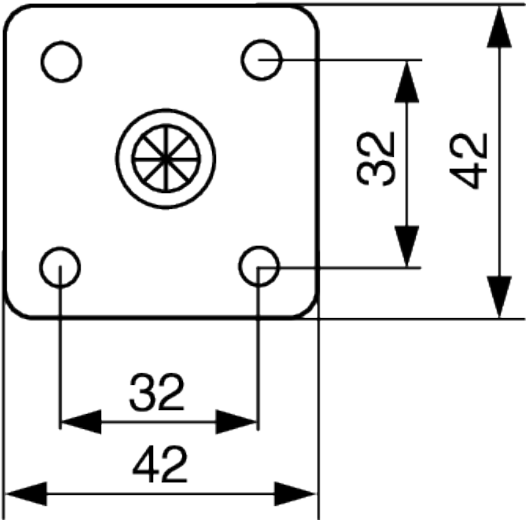

### Ähnliche Artikel

**Tente 5920 Stylea, Möbelrolle mit weicher Lauffläche D40, Platte 42x42 mm, Schwarz**  
F003579

2D-Zeichnung

PRODUCT INFORMATION

### 5925PJI040L51-10 LOW

EAN 4031582359862

Swivel castor with wheel brake, housing made of Polyamide, with blind hole fitting. Wheel centre made of Polypropylene, Tread: TENTEprene (thermoplastic rubber), grey non-marking, plain bearing

#### Technical Data

Wheel diameter	40 mm
Wheel width	12 mm
Castor width	52 mm
Centre hole	10 mm
Dome-Ø	15.2 mm
Offset	12 mm
Swivel Interference	90 mm
Overall height	35 mm
Temperature	- 20 / + 60 °C
Standard	EN_12528
Weight	0.06 kg
Swivel Radius	45 mm
Hardness of tread	Shore A 87
Load capacity	40 kg
Load capacity (static)	80 kg

#### Dimensions