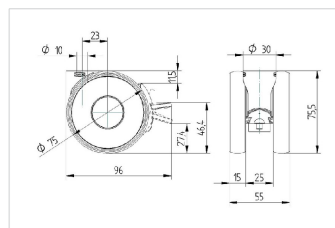

Dimensions