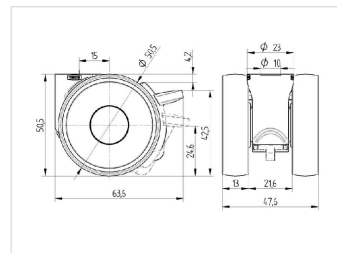

PRODUCT INFORMATION

LINEA

5925UAI050L51-10

EAN 4031582437621

Swivel castor with wheel brake, housing made of Polyamide, with blind hole fitting. Wheel centre made of Polyamide, Tread: Polyurethane, plain bearing

Technical Data

Wheel diameter	50 mm
Wheel width	13 mm
Castor width	47.6 mm
Centre hole	10 mm
Dome-Ø	23 mm
Offset	15 mm
Swivel Interference	104 mm
Overall height	50.5 mm
Temperature	-10/+40 °C
Standard	EN_12528
Weight	0.073 kg
Swivel Radius	52 mm
Hardness of tread	Shore 92ShA
Load capacity	50 kg
Load capacity (static)	100 kg

Advantages at a glance

Roll performance	● ● ● ○ ○
Movement noise	● ● ● ○ ○
Attrition	● ● ● ○ ○
Corrosion resistance	● ● ● ○ ○

Dimensions