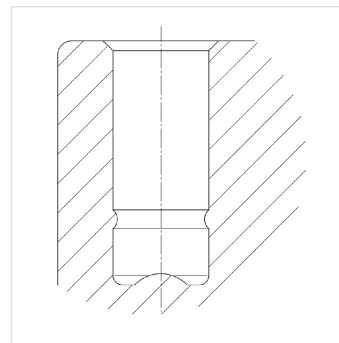

PRODUCT INFORMATION

LINEA

5920UJI075L51-10 DOM22

EAN 4031582431902

Swivel castor, housing made of Polyamide, with blind hole fitting. Wheel centre made of Polyamide, Tread: TENTEprene (thermoplastic rubber). Plain bearing

Technical Data

Wheel diameter	75 mm
Wheel width	8 mm
Castor width	42 mm
Centre hole	10 mm
Dome-Ø	23 mm
Swivel Interference	106 mm
Overall height	77 mm
Temperature	- 10 / + 40 °C
Standard	EN_12528
Weight	0.089 kg
Swivel Radius	53 mm
Hardness of tread	Shore A 87
Load capacity	50 kg
Load capacity (static)	100 kg

Structure & Mounting

Advantages at a glance

Roll performance	● ● ● ○ ○
Movement noise	● ● ● ○ ○
Attrition	● ● ● ○ ○
Corrosion resistance	● ● ● ● ○