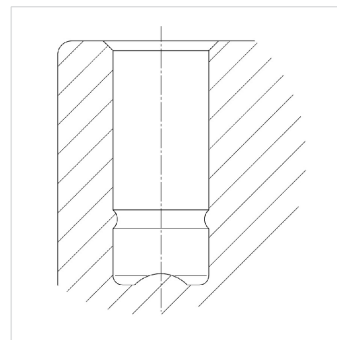

PRODUCT INFORMATION

STYLEA

5920UJI065L51-10 DOM23

EAN 4031582310733

Swivel castor, housing made of Polyamide, with blind hole fitting. Wheel centre made of Polyamide, Tread: TENTEprene (thermoplastic rubber). Plain bearing

Technical Data

Wheel diameter	65 mm
Wheel width	8 mm
Castor width	43 mm
Centre hole	10 mm
Dome-Ø	23 mm
Offset	25 mm
Swivel Interference	106 mm
Overall height	68 mm
Temperature	- 20 / + 60 °C
Standard	EN_12528
Weight	0.088 kg
Swivel Radius	53 mm
Hardness of tread	Shore A 87
Load capacity	50 kg
Load capacity (static)	100 kg

Structure & Mounting

Advantages at a glance

Roll performance	● ● ● ● ○
Movement noise	● ● ● ● ○
Attrition	● ● ● ● ○
Corrosion resistance	● ● ● ● ○