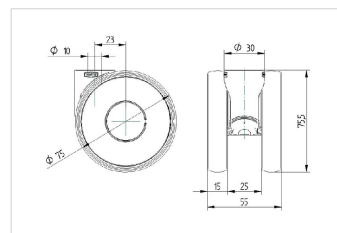

PRODUCT INFORMATION

LINEA

5920UAO075L51-10 RAL7001

EAN 4031582377460

Swivel castor, housing made of Polyamide, with blind hole fitting. Wheel centre made of Polyamide, Tread: Polyurethane, plain bearing

Picture may differ from original product

Technical Data

Wheel diameter	75 mm
Wheel width	15 mm
Castor width	55 mm
Centre hole	10 mm
Dome-Ø	30 mm
Offset	23 mm
Swivel Interference	130 mm
Overall height	75.5 mm
Temperature	- 20 / + 60 °C
Standard	EN_12528
Weight	0.155 kg
Swivel Radius	65 mm
Hardness of tread	Shore A 92
Load capacity	90 kg
Load capacity (static)	180 kg

Advantages at a glance

Roll performance	● ● ● ○ ○
Movement noise	● ● ● ○ ○
Attrition	● ● ● ○ ○
Corrosion resistance	● ● ● ● ○

Dimensions