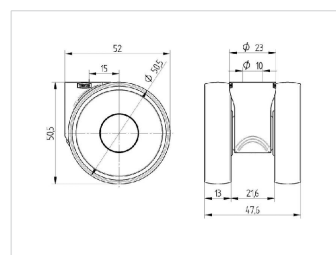

PRODUCT INFORMATION

LINEA

5920UAI050L51-10

EAN 4031582437638

Swivel castor, housing made of Polyamide, with blind hole fitting. Wheel centre made of Polyamide, Tread: Polyurethane, plain bearing

Technical Data

Wheel diameter	50 mm
Wheel width	13 mm
Castor width	47.6 mm
Centre hole	10 mm
Dome-Ø	23 mm
Offset	15 mm
Swivel Interference	92 mm
Overall height	50.5 mm
Temperature	-10/+40 °C
Standard	EN_12528
Weight	0.06 kg
Swivel Radius	46 mm
Hardness of tread	Shore 92ShA
Load capacity	50 kg
Load capacity (static)	100 kg

Advantages at a glance

Roll performance	● ● ● ○ ○
Movement noise	● ● ● ○ ○
Attrition	● ● ● ○ ○
Corrosion resistance	● ● ● ○ ○

Dimensions