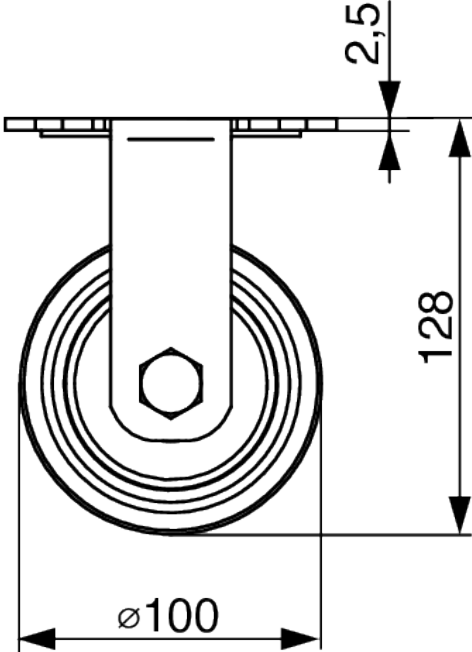

### Ähnliche Artikel

**Tente 3470 Alpha, Möbelrolle mit weicher Lauffläche D100, Platte 105x80 mm, Grau**  
F003515

**Tente 3477 Alpha, Möbelrolle mit weicher Lauffläche D100, Platte 103x80 mm, Bremse, Grau**  
F003517

2D-Zeichnung

PRODUCT INFORMATION

## ALPHA

3478PJP100P62

EAN 4031582409697

Fixed castor, Fork made of pressed steel, bright zinc plated, blue passivated, wheel axle with nut, plate fitting.  
Wheel centre made of Polypropylene, Tread: TENTEprene (thermoplastic rubber), grey non-marking, precision ball bearing

Picture may differ from original product

Technical Data

Wheel diameter	100 mm
Wheel width	35 mm
Castor width	85 mm
Size of Plate	103 x 85 mm
Plate hole centres	80/77 x 60 mm
Plate hole	9 mm
Overall height	128 mm
Temperature	- 20 / + 60 °C
Standard	EN_12532
Weight	0.453 kg
Hardness of tread	Shore A 65
Load capacity	125 kg
Load capacity (static)	250 kg