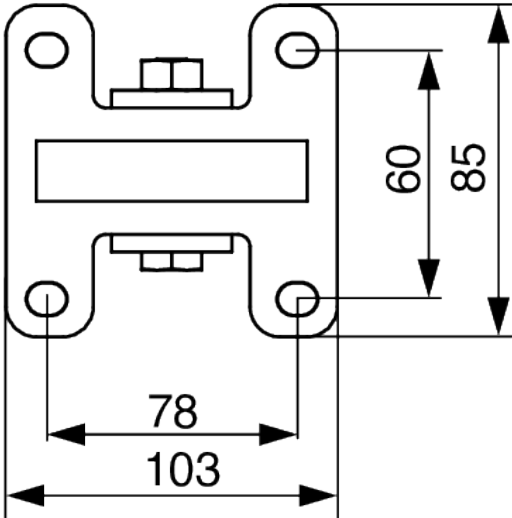

### Ähnliche Artikel

**Tente 3470 Alpha, Möbelrolle mit weicher Lauffläche D100, Platte 105x80 mm, Grau**  
F003515

**Tente 3477 Alpha, Möbelrolle mit weicher Lauffläche D100, Platte 103x80 mm, Bremse, Grau**  
F003517

2D-Zeichnung

PRODUCT INFORMATION

## ALPHA

3478PJP100P62

EAN 4031582409697

Fixed castor, Fork made of pressed steel, bright zinc plated, blue passivated, wheel axle with nut, plate fitting.  
Wheel centre made of Polypropylene, Tread: TENTEprene (thermoplastic rubber), grey non-marking, precision ball bearing

Picture may differ from original product

Technical Data

Wheel diameter	100 mm
Wheel width	35 mm
Castor width	85 mm
Size of Plate	103 x 85 mm
Plate hole centres	80/77 x 60 mm
Plate hole	9 mm
Overall height	128 mm
Temperature	- 20 / + 60 °C
Standard	EN_12532
Weight	0.453 kg
Hardness of tread	Shore A 65
Load capacity	125 kg
Load capacity (static)	250 kg