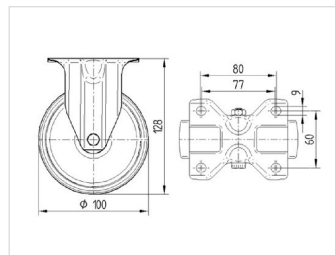

Dimensions

Advantages at a glance

Roll performance	● ● ● ○ ○
Movement noise	● ● ● ○ ○
Attrition	● ● ● ○ ○
Corrosion resistance	● ● ● ○ ○