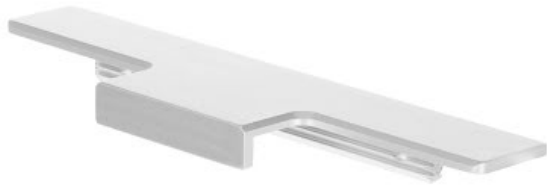

## RiexTouch XP41 Einschlagprofil, 146 mm, Aluminium eloxiert

### Parameter

Länge	146 mm
Marke	Riex
Katalog Seite	4.80
Material	Aluminium

### Produktbeschreibung

RiexTouch XP41 Drive-in Profile Handle Discover the refined elegance of the RiexTouch XP41 Drive-in Profile Handle, meticulously crafted for modern interiors. Designed to drive into the groove in the door edge, this handle offers a sleek and seamless solution for various applications. Its timeless design ensures compatibility with a wide range of interior styles, making it a must-have for elegant living spaces. Key Features: Premium Aluminium Construction: Made from quality aluminium for durability and a refined finish. Drive-in Profile Design: Engineered to drive into the groove in the door edge for a streamlined look. Multiple Colour Options: Offered in various colours to complement diverse interior designs. Innovative and Functional: Part of the RiexTouch XP41 series, known for blending modern design with superior functionality.