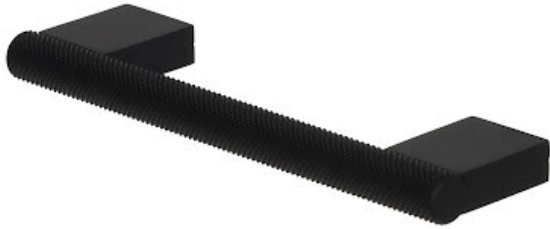

## RiexTouch XH63 Griff, 96 mm, Mattschwarz

### Parameter

Marke	Riex
Oberflächenveredelung	matt
Farbe	Schwarz
CC Abstand	96 mm
Katalog Seite	4.11
Material	Zamac

### Produktbeschreibung

RiexTouch XH63 Handle Discover the versatility of the RiexTouch XH63 Handle, engineered for durability and elegance. Crafted from zamac, making it a standout choice for any interior setting. Key Features: Zamac Construction: Made from zamac for strength and a elegant look. Multiple Sizes and Colours: Available in different sizes and colour variations to suit various design needs. Designer Series: Matching knob design available, providing a cohesive look for your interiors. Complete Package: Includes hardware for easy fitting and secure attachment.