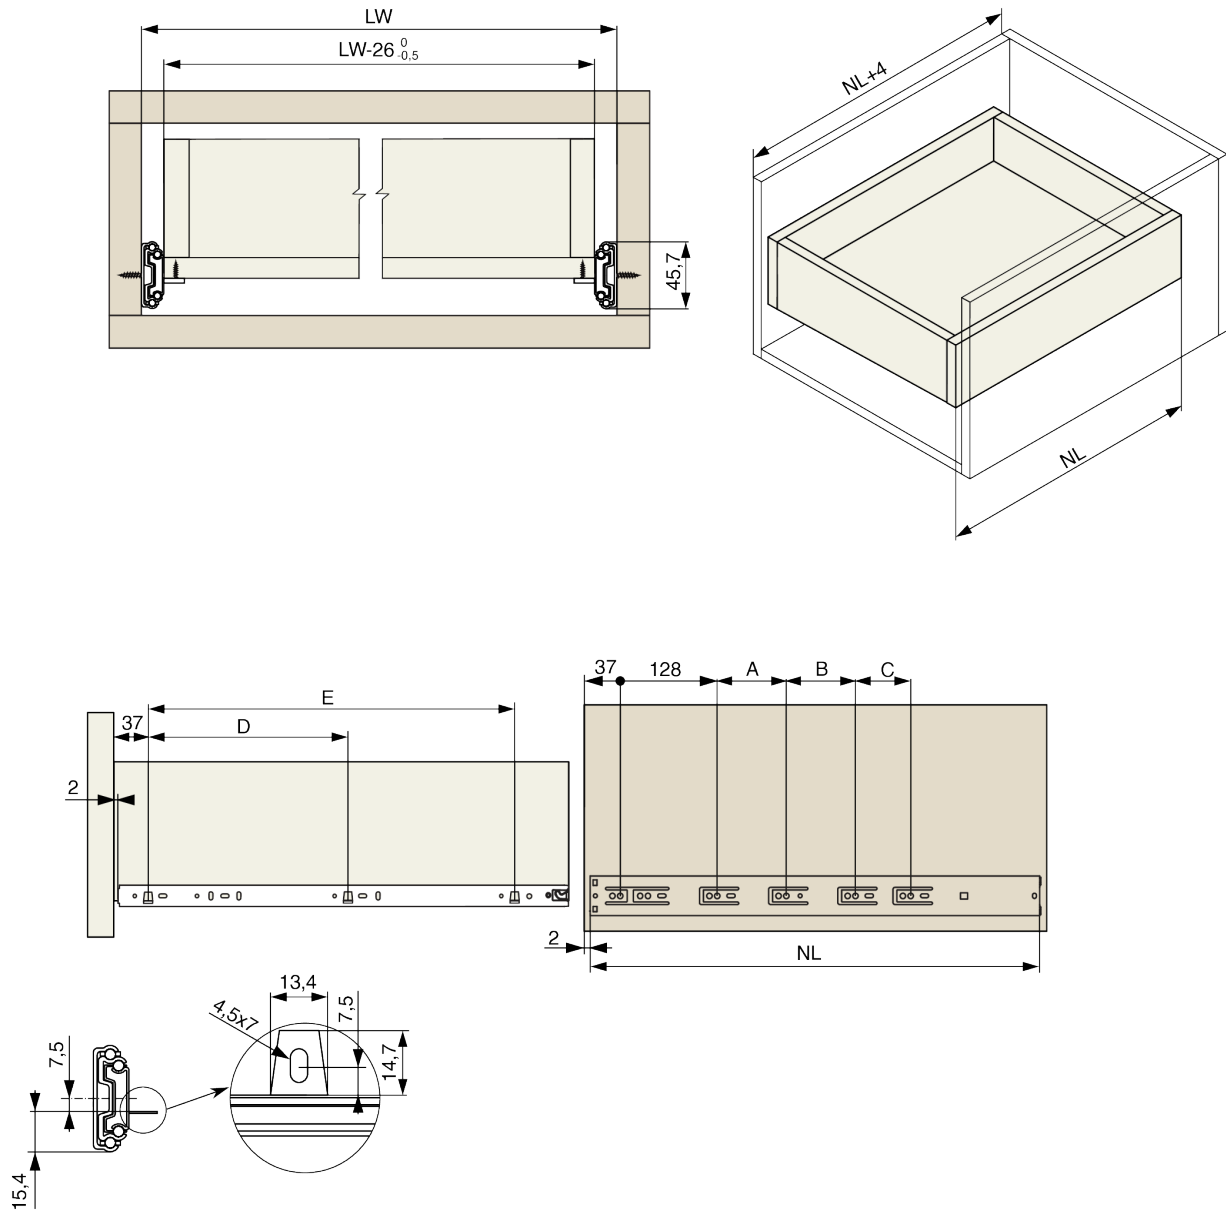

Riex NB58 Kugelauszug, gestützt, Vollauszug, Soft-Close, 35 kg/30 kg, H45, 1.2*1.2*1.5 mm, 400 mm

Parameter

Marke	Riex
Farbe	Nickel
Länge	400 mm
Mechanismus	Soft-Close
Höhe	45 mm
Schienenstärke	1,2*1,2*1,5 mm
Tragfähigkeit	35 kg
Menge im Karton	15

Produktbeschreibung

Riex NB58 Ball Bearing Slide, Full Extension, Soft-Close, 35 kg, H45 Elevate your furniture with Riex NB58 ball-bearing slides, designed for all-wood drawers. Combining smooth operation with a soft-closing mechanism, these slides bring functionality and elegance to your spaces. Key Features: Soft-Close Functionality: Equipped with a spring and oil damper for gentle and quiet closure. Full-Extension Design: Ensures maximum accessibility to drawer space. Durable Construction: Made with material thicknesses of 1.2 x 1.2 x 1.5 mm for reliable performance. Loading Capacity: Supports weights ranging from 20 kg to 35 kg, depending on the length. Easy Installation: Features a detachable profile for quick and secure assembly. Choose Riex NB58 slides for a seamless blend of sophistication, durability, and precision engineering, ideal for upgrading wooden drawer systems.

Ähnliche Artikel

Riex NB58 Kugelauszug, Vollauszug, Soft-Close, 35 kg/30 kg, H45, 1.2*1.2*1.5 mm, 400 mm

F000810

Riex NB58 Kugelauszug, Vollauszug, Soft-Close, 35 kg/30 kg, H45, 400 mm, Mattschwarz

F010341

Zubehör

Riex Slides Bohrschablone + Stanze

F011442

2D-Zeichnung

NL [mm]	A [mm]	B [mm]	C [mm]	D [mm]	E [mm]
300	-	-	-	-	192
350	-	-	-	-	192
400	96	-	-	192	320
450	96	87	-	192	352
500	96	96	-	192	416
550	96	128	-	192	448
600	96	128	64	192	480