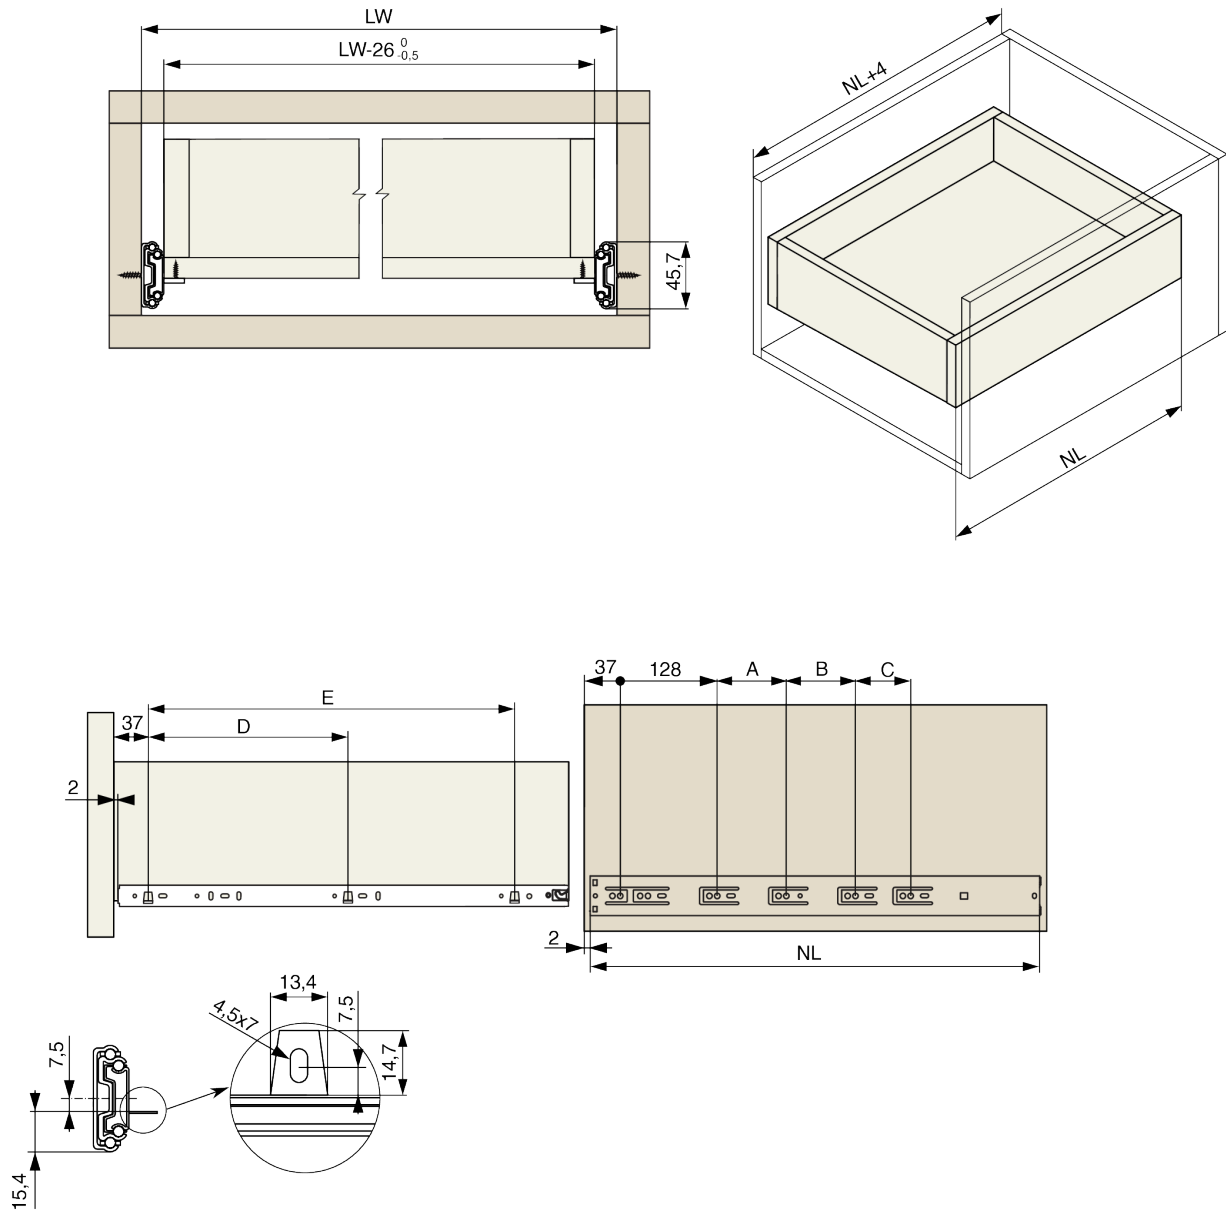

Riex NB58 Kugelauszug, gestützt, Vollauszug, Soft-Close, 35 kg/25 kg, H45, 1.2*1.2*1.5 mm, 600 mm

Parameter

Marke	Riex
Farbe	Nickel
Länge	600 mm
Mechanismus	Soft-Close
Höhe	45 mm
Schienenstärke	1,2*1,2*1,5 mm
Tragfähigkeit	35 kg
Menge im Karton	15

Produktbeschreibung

Riex NB58 Ball Bearing Slide, Full Extension, Soft-Close, 35 kg, H45 Elevate your furniture with Riex NB58 ball-bearing slides, designed for all-wood drawers. Combining smooth operation with a soft-closing mechanism, these slides bring functionality and elegance to your spaces. Key Features: Soft-Close Functionality: Equipped with a spring and oil damper for gentle and quiet closure. Full-Extension Design: Ensures maximum accessibility to drawer space. Durable Construction: Made with material thicknesses of 1.2 x 1.2 x 1.5 mm for reliable performance. Loading Capacity: Supports weights ranging from 20 kg to 35 kg, depending on the length. Easy Installation: Features a detachable profile for quick and secure assembly. Choose Riex NB58 slides for a seamless blend of sophistication, durability, and precision engineering, ideal for upgrading wooden drawer systems.

Ähnliche Artikel

Riex NB58 Kugelauszug, Vollauszug, Soft-Close, 35 kg/25 kg, H45, 1.2*1.2*1.5 mm, 600 mm

F000814

Riex NB58 Kugelauszug, Vollauszug, Soft-Close, 35 kg/25 kg, H45, 600 mm, Mattschwarz

F010345

Zubehör

Riex Slides Bohrschablone + Stanze

F011442

2D-Zeichnung

NL [mm]	A [mm]	B [mm]	C [mm]	D [mm]	E [mm]
300	-	-	-	-	192
350	-	-	-	-	192
400	96	-	-	192	320
450	96	87	-	192	352
500	96	96	-	192	416
550	96	128	-	192	448
600	96	128	64	192	480