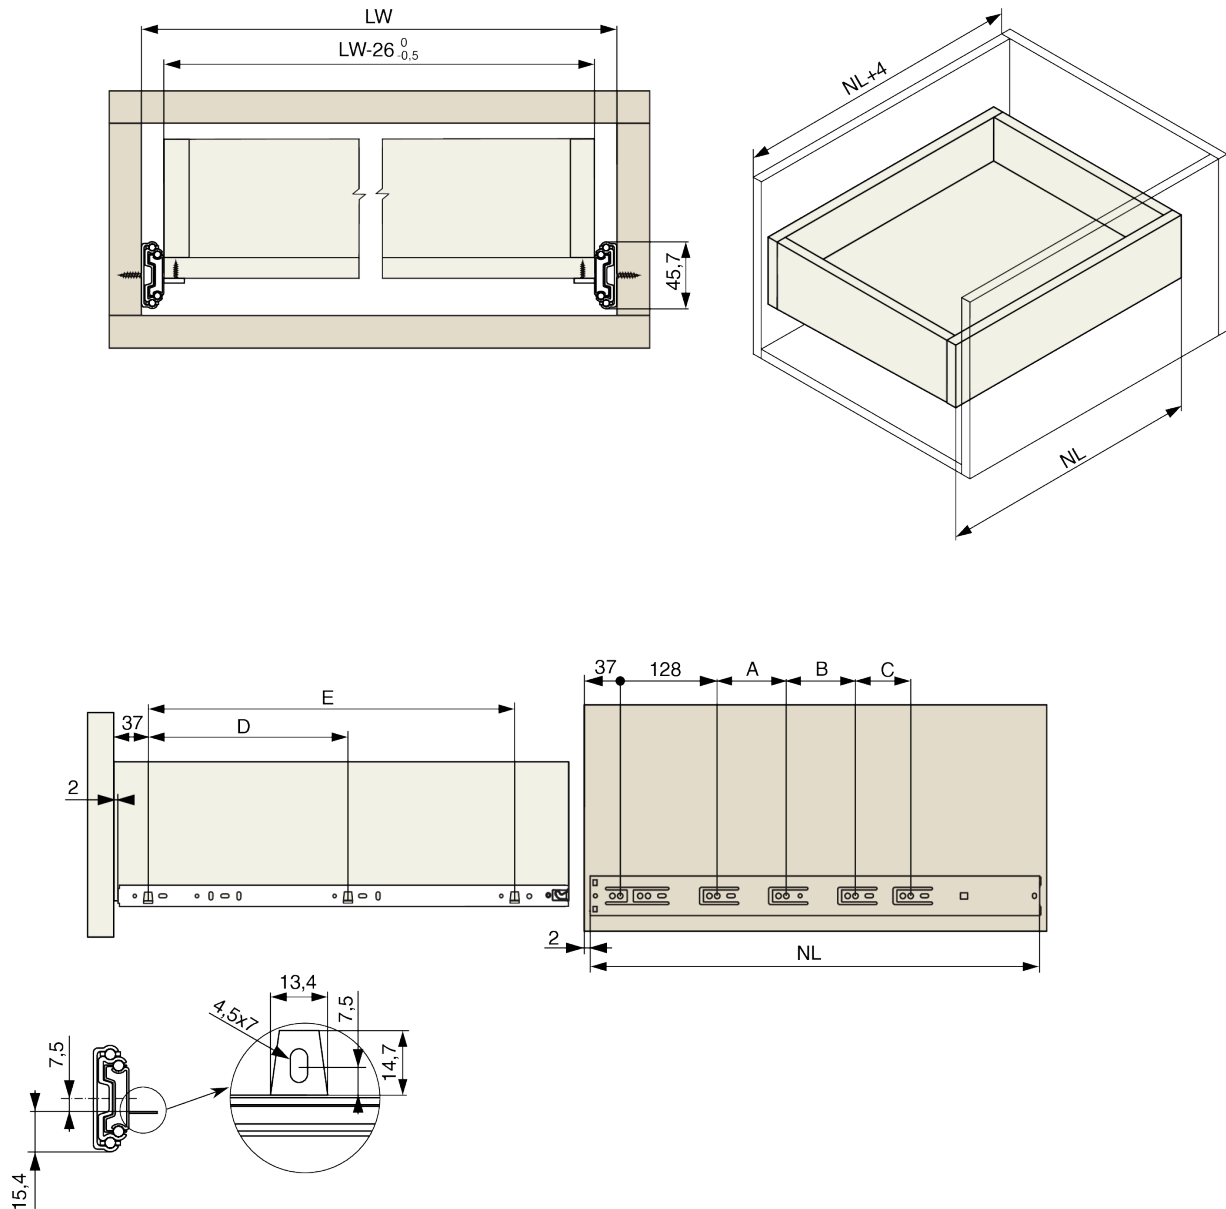

Riex NB58 Kugelauszug, gestützt, Vollauszug, Soft-Close, 35 kg/25 kg, H45, 1.2*1.2*1.5 mm, 350 mm

Parameter

Marke	Riex
Farbe	Nickel
Länge	350 mm
Mechanismus	Soft-Close
Höhe	45 mm
Schienenstärke	1,2*1,2*1,5 mm
Tragfähigkeit	35 kg
Menge im Karton	15

Produktbeschreibung

Riex NB58 Ball Bearing Slide, Full Extension, Soft-Close, 35 kg, H45 Elevate your furniture with Riex NB58 ball-bearing slides, designed for all-wood drawers. Combining smooth operation with a soft-closing mechanism, these slides bring functionality and elegance to your spaces. Key Features: Soft-Close Functionality: Equipped with a spring and oil damper for gentle and quiet closure. Full-Extension Design: Ensures maximum accessibility to drawer space. Durable Construction: Made with material thicknesses of 1.2 x 1.2 x 1.5 mm for reliable performance. Loading Capacity: Supports weights ranging from 20 kg to 35 kg, depending on the length. Easy Installation: Features a detachable profile for quick and secure assembly. Choose Riex NB58 slides for a seamless blend of sophistication, durability, and precision engineering, ideal for upgrading wooden drawer systems.

Ähnliche Artikel

Riex NB58 Kugelauszug, Vollauszug, Soft-Close, 35 kg/25 kg, H45, 1.2*1.2*1.5 mm, 350 mm

F000809

Riex NB58 Kugelauszug, Vollauszug, Soft-Close, 35 kg/25 kg, H45, 350 mm, Mattschwarz

F010340

Zubehör

Riex Slides Bohrschablone + Stanze

F011442

2D-Zeichnung

NL [mm]	A [mm]	B [mm]	C [mm]	D [mm]	E [mm]
300	-	-	-	-	192
350	-	-	-	-	192
400	96	-	-	192	320
450	96	87	-	192	352
500	96	96	-	192	416
550	96	128	-	192	448
600	96	128	64	192	480