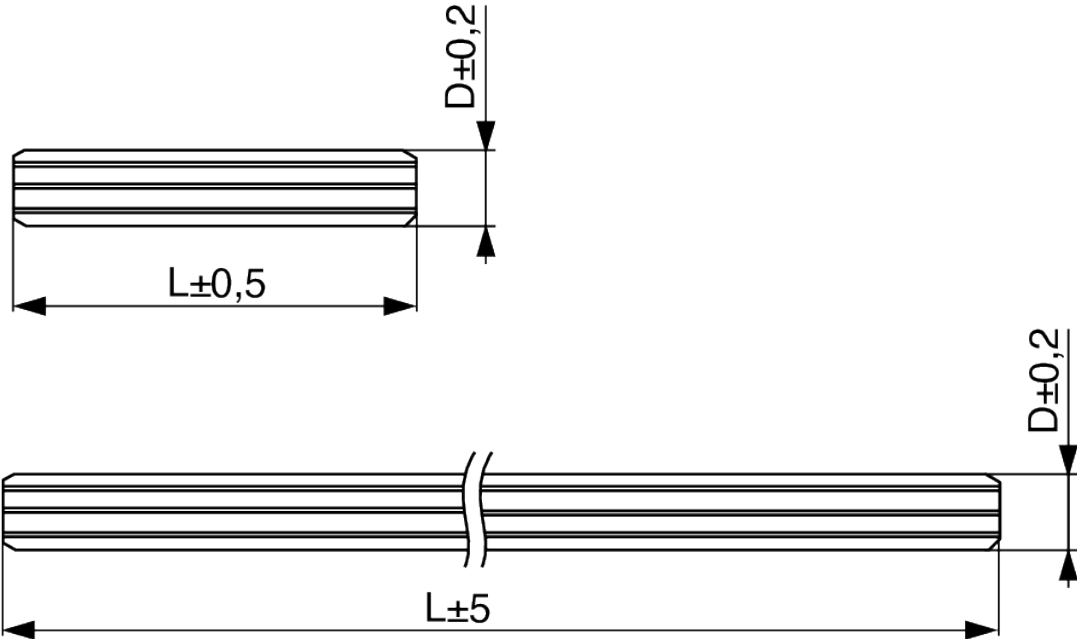

Riex JW55 Holzdübel, 8x35 mm, mit Rippen, kalibriert, Birke (Packung 8 650 Stück), F100%

Parameter

Marke	Riex
Länge	35 mm
Katalog Seite	14.33
mit Klebstoff	Nein
Durchmesser	8 mm
Versteinerung FSC	Ja

Produktbeschreibung

Riex JW55 Wooden Dowel, with Ribs, Calibrated, Birch Enhance the efficiency and precision of your furniture manufacturing with high-quality wooden dowels made from premium birch wood (Betula Pendula). Known for its durability, flexibility, and easy processing, birch is an ideal choice for demanding applications in the furniture industry. The dowels are crafted to meet DIN 68150 standards, ensuring optimal measurements and performance. The birch wood used in production is carefully sawn, dried to a 6-9% humidity level, and prepared to precise specifications, guaranteeing consistent quality. Thanks to their calibrated finish, these dowels are perfectly suited for automatic machines, ensuring smooth operation and seamless assembly in production lines. Key Features: Made from high-quality birch wood (Betula Pendula) for durability and flexibility Fully compliant with DIN 68150 standards for precise dimensions Dried to an optimal 6-9% humidity level to prevent warping Calibrated for superior accuracy and compatibility with automatic machines Ideal for the furniture industry and large-scale production

Ähnliche Artikel

Riex JW55 Holz Dübel, 8x30 mm, mit Rippen, kalibriert, Birke (10 000 Stk), F100%

F007196

Riex JW55 Holz Dübel, 8x40 mm, mit Rippen, kalibriert, Birke (7 600 Stk), F100%

F007584

2D-Zeichnung

DIN 68150

FSC-Zertifikat

Riex JW55 Wooden dowels calibrated, with ribs, birch

Without glue				
Dimension (mm)	Packaging (Pcs)	Old version		New version with FSC certification
6x30	1 000	F002503	→	F014866
6x35	1 000	F002504	→	F014867
8x30	10 000	F002496	→	F007196
8x35	8 650	F002497	→	F008607
8x40	7 600	F002498	→	F007584
8x50	1 000	F002508	→	F014868
8x60	1 000	F002509	→	F014869
10x40	1 000	F002510	→	F014870
10x50	1 000	F002511	→	F014871