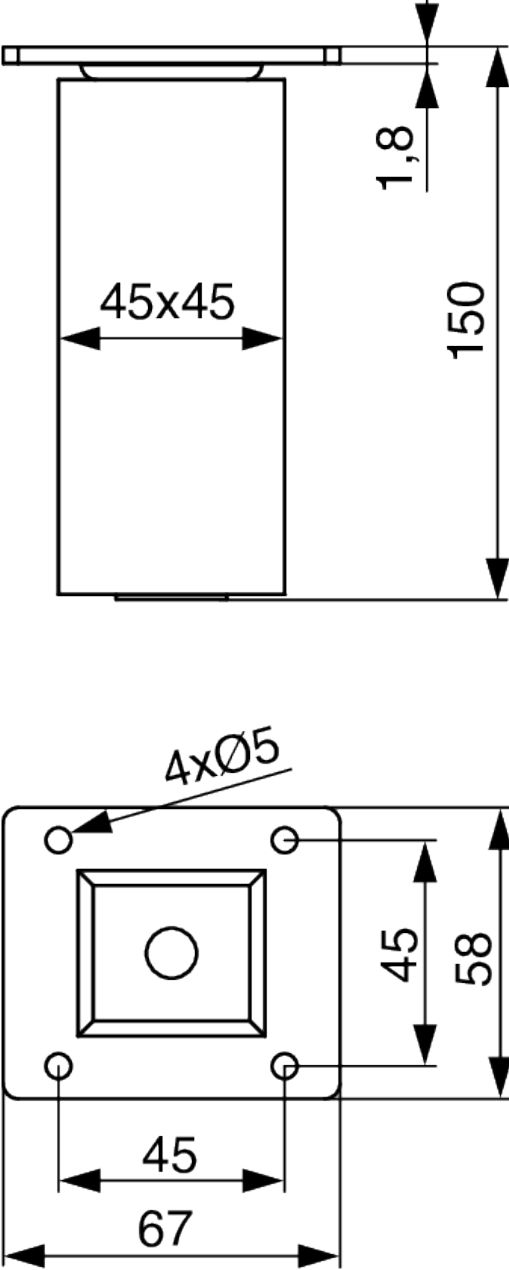

2D-Zeichnung

Riex GW20/GW22/GW25 wooden legs

Unlacquered					
Height (mm)	Leg shape	Wood type	Old version		New version with FSC certification
100	Conical straight	Pine	F004990	→	F014843
		Beech	F004991	→	F014844
		Oak	F004992	→	F014845
	Conical inclined	Pine	F005002	→	F014851
		Beech	F005003	→	F014852
		Oak	F005004	→	F014853
	Square	Pine	F005014	→	F014859
		Beech	F005015	→	F014860
		Oak	F005016	→	F014861
150	Conical straight	Pine	F004996	→	F014847
		Beech	F004997	→	F014848
		Oak	F004998	→	F014849
	Conical inclined	Pine	F005008	→	F014855
		Beech	F005009	→	F014856
		Oak	F005010	→	F014857
	Square	Pine	F005020	→	F014862
		Beech	F005021	→	F014863
		Oak	F005022	→	F014864