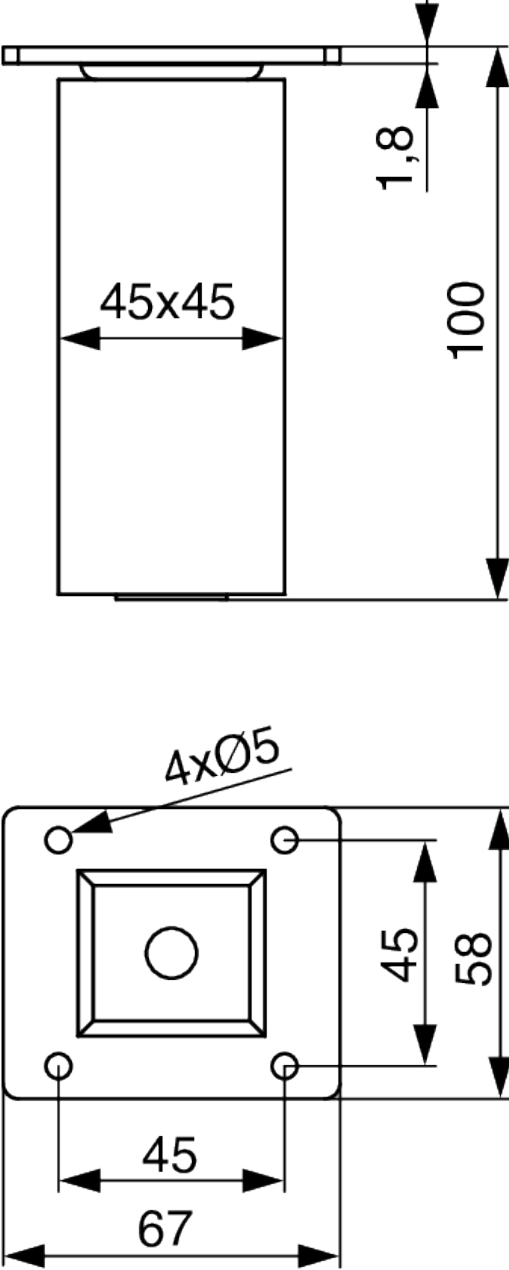

2D-Zeichnung

Riex GW20/GW22/GW25 wooden legs

Unlacquered					
Height (mm)	Leg shape	Wood type	Old version		New version with FSC certification
100	Conical straight	Pine	F004990	→	F014843
		Beech	F004991	→	F014844
		Oak	F004992	→	F014845
	Conical inclined	Pine	F005002	→	F014851
		Beech	F005003	→	F014852
		Oak	F005004	→	F014853
	Square	Pine	F005014	→	F014859
		Beech	F005015	→	F014860
		Oak	F005016	→	F014861
150	Conical straight	Pine	F004996	→	F014847
		Beech	F004997	→	F014848
		Oak	F004998	→	F014849
	Conical inclined	Pine	F005008	→	F014855
		Beech	F005009	→	F014856
		Oak	F005010	→	F014857
	Square	Pine	F005020	→	F014862
		Beech	F005021	→	F014863
		Oak	F005022	→	F014864