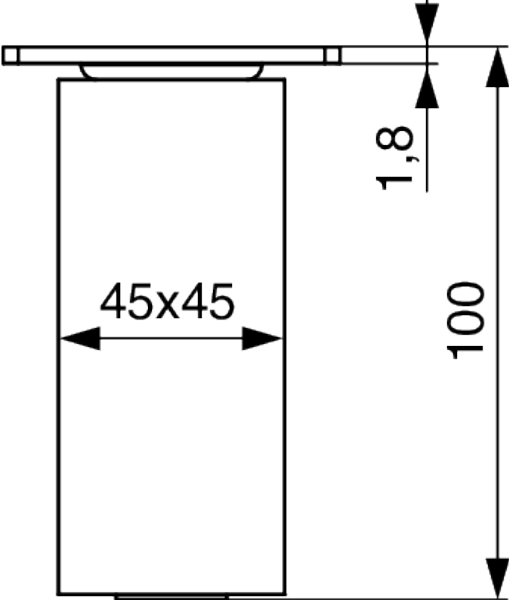

2D-Zeichnung

Riex GW20/GW22/GW25 wooden legs

Unlacquered					
Height (mm)	Leg shape	Wood type	Old version		New version with FSC certification
100	Conical straight	Pine	F004990	→	F014843
		Beech	F004991	→	F014844
		Oak	F004992	→	F014845
	Conical inclined	Pine	F005002	→	F014851
		Beech	F005003	→	F014852
		Oak	F005004	→	F014853
	Square	Pine	F005014	→	F014859
		Beech	F005015	→	F014860
		Oak	F005016	→	F014861
150	Conical straight	Pine	F004996	→	F014847
		Beech	F004997	→	F014848
		Oak	F004998	→	F014849
	Conical inclined	Pine	F005008	→	F014855
		Beech	F005009	→	F014856
		Oak	F005010	→	F014857
	Square	Pine	F005020	→	F014862
		Beech	F005021	→	F014863
		Oak	F005022	→	F014864