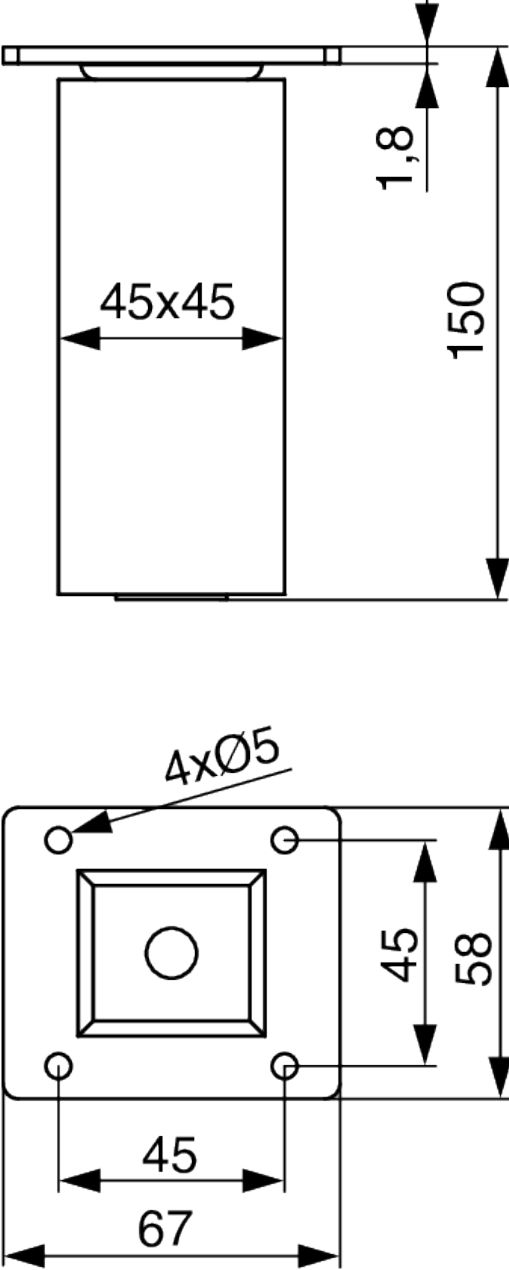

Riex GW22 Möbelfuß aus Holz, Konisch schräg, D45/D25, H150, Kiefer unlackiert (4 Stk), F100%
F014855

2D-Zeichnung

Riex GW20/GW22/GW25 wooden legs

Unlacquered					
Height (mm)	Leg shape	Wood type	Old version		New version with FSC certification
100	Conical straight	Pine	F004990	→	F014843
		Beech	F004991	→	F014844
		Oak	F004992	→	F014845
	Conical inclined	Pine	F005002	→	F014851
		Beech	F005003	→	F014852
		Oak	F005004	→	F014853
	Square	Pine	F005014	→	F014859
		Beech	F005015	→	F014860
		Oak	F005016	→	F014861
150	Conical straight	Pine	F004996	→	F014847
		Beech	F004997	→	F014848
		Oak	F004998	→	F014849
	Conical inclined	Pine	F005008	→	F014855
		Beech	F005009	→	F014856
		Oak	F005010	→	F014857
	Square	Pine	F005020	→	F014862
		Beech	F005021	→	F014863
		Oak	F005022	→	F014864