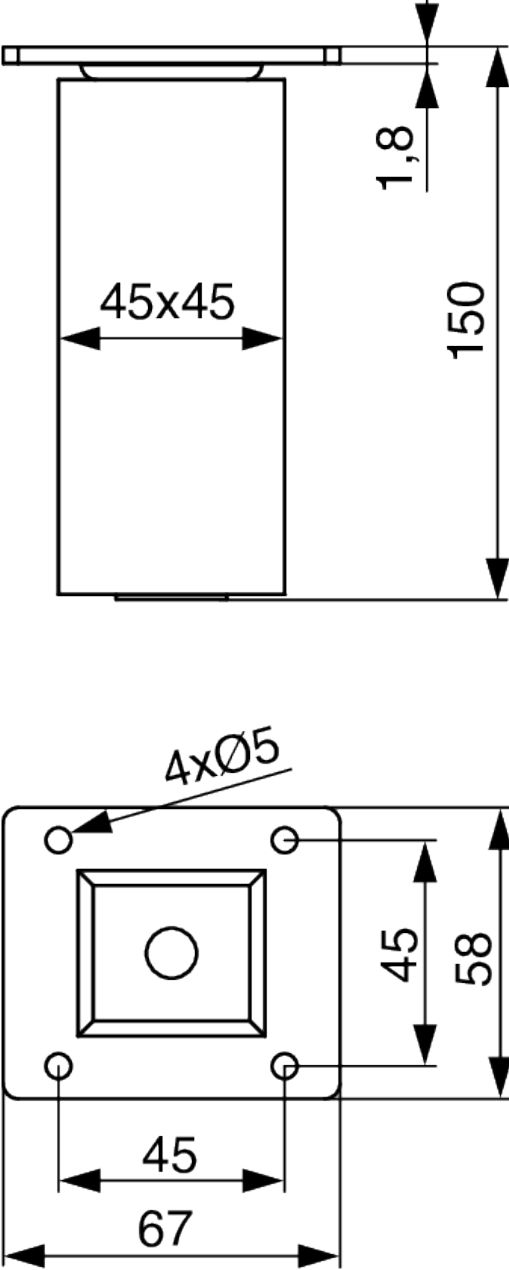

Riex GW25 Möbelfuß aus Holz, Quadratisch, 45x45 mm, H150, Buche unlackiert (4 Stk), F100%

Parameter

| | |
|-------------------|-------------|
| Marke | Riex |
| Höhe | 150 mm |
| Richtigstellung | Nein |
| Katalog Seite | 5.36 |
| Farbe | Buche natur |
| Tragfähigkeit | 500 kg |
| Versteinerung FSC | Ja |

Riex GW22 Möbelfuß aus Holz, Konisch schräg, D45/D25, H150, Buche unlackiert (4 Stk), F100%
F014856

2D-Zeichnung

Riex GW20/GW22/GW25 wooden legs

| Unlacquered | | | | | |
|-------------|------------------|-----------|-------------|---|------------------------------------|
| Height (mm) | Leg shape | Wood type | Old version | | New version with FSC certification |
| 100 | Conical straight | Pine | F004990 | → | F014843 |
| | | Beech | F004991 | → | F014844 |
| | | Oak | F004992 | → | F014845 |
| | Conical inclined | Pine | F005002 | → | F014851 |
| | | Beech | F005003 | → | F014852 |
| | | Oak | F005004 | → | F014853 |
| | Square | Pine | F005014 | → | F014859 |
| | | Beech | F005015 | → | F014860 |
| | | Oak | F005016 | → | F014861 |
| 150 | Conical straight | Pine | F004996 | → | F014847 |
| | | Beech | F004997 | → | F014848 |
| | | Oak | F004998 | → | F014849 |
| | Conical inclined | Pine | F005008 | → | F014855 |
| | | Beech | F005009 | → | F014856 |
| | | Oak | F005010 | → | F014857 |
| | Square | Pine | F005020 | → | F014862 |
| | | Beech | F005021 | → | F014863 |
| | | Oak | F005022 | → | F014864 |