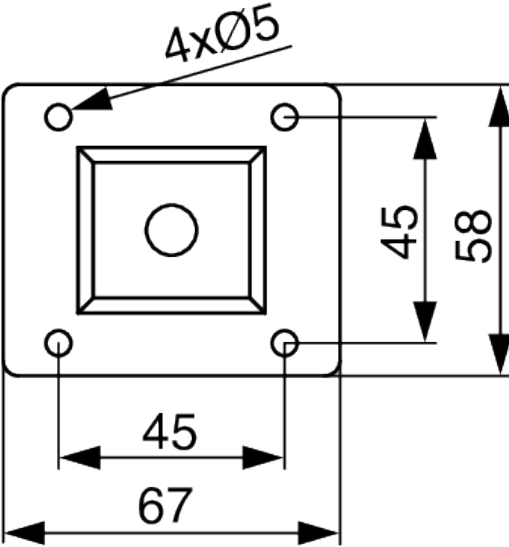

Riex GW22 Möbelfuß aus Holz, Konisch schräg, D45/D25, H100, Kiefer unlackiert (4 Stk), F100%
F014851

2D-Zeichnung

Riex GW20/GW22/GW25 wooden legs

Unlacquered					
Height (mm)	Leg shape	Wood type	Old version		New version with FSC certification
100	Conical straight	Pine	F004990	→	F014843
		Beech	F004991	→	F014844
		Oak	F004992	→	F014845
	Conical inclined	Pine	F005002	→	F014851
		Beech	F005003	→	F014852
		Oak	F005004	→	F014853
	Square	Pine	F005014	→	F014859
		Beech	F005015	→	F014860
		Oak	F005016	→	F014861
150	Conical straight	Pine	F004996	→	F014847
		Beech	F004997	→	F014848
		Oak	F004998	→	F014849
	Conical inclined	Pine	F005008	→	F014855
		Beech	F005009	→	F014856
		Oak	F005010	→	F014857
	Square	Pine	F005020	→	F014862
		Beech	F005021	→	F014863
		Oak	F005022	→	F014864