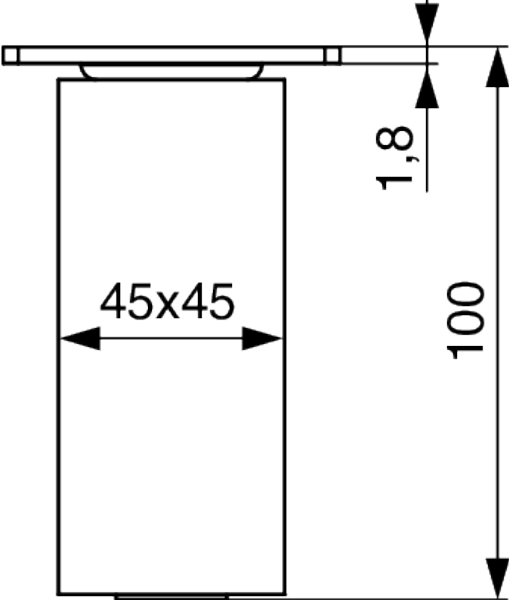

Riex GW22 Möbelfuß aus Holz, Konisch schräg, D45/D25, H100, Kiefer unlackiert (4 Stk), F100%
F014851

2D-Zeichnung

Riex GW20/GW22/GW25 wooden legs

Unlacquered					
Height (mm)	Leg shape	Wood type	Old version		New version with FSC certification
100	Conical straight	Pine	F004990	→	F014843
		Beech	F004991	→	F014844
		Oak	F004992	→	F014845
	Conical inclined	Pine	F005002	→	F014851
		Beech	F005003	→	F014852
		Oak	F005004	→	F014853
	Square	Pine	F005014	→	F014859
		Beech	F005015	→	F014860
		Oak	F005016	→	F014861
150	Conical straight	Pine	F004996	→	F014847
		Beech	F004997	→	F014848
		Oak	F004998	→	F014849
	Conical inclined	Pine	F005008	→	F014855
		Beech	F005009	→	F014856
		Oak	F005010	→	F014857
	Square	Pine	F005020	→	F014862
		Beech	F005021	→	F014863
		Oak	F005022	→	F014864