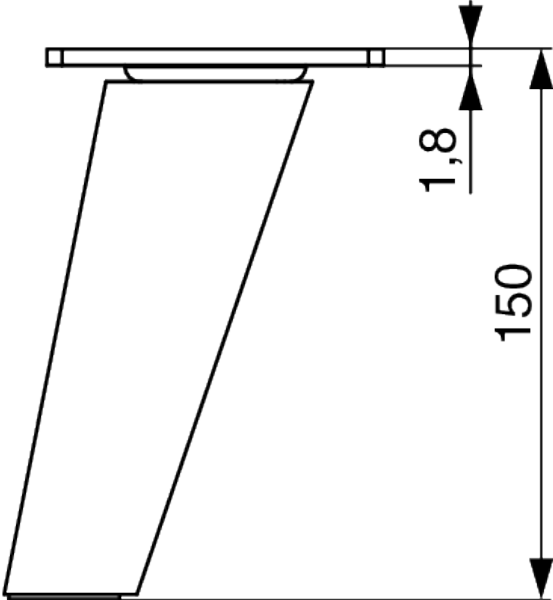

2D-Zeichnung

Riex GW20/GW22/GW25 wooden legs

Unlacquered					
Height (mm)	Leg shape	Wood type	Old version		New version with FSC certification
100	Conical straight	Pine	F004990	→	F014843
		Beech	F004991	→	F014844
		Oak	F004992	→	F014845
	Conical inclined	Pine	F005002	→	F014851
		Beech	F005003	→	F014852
		Oak	F005004	→	F014853
	Square	Pine	F005014	→	F014859
		Beech	F005015	→	F014860
		Oak	F005016	→	F014861
150	Conical straight	Pine	F004996	→	F014847
		Beech	F004997	→	F014848
		Oak	F004998	→	F014849
	Conical inclined	Pine	F005008	→	F014855
		Beech	F005009	→	F014856
		Oak	F005010	→	F014857
	Square	Pine	F005020	→	F014862
		Beech	F005021	→	F014863
		Oak	F005022	→	F014864