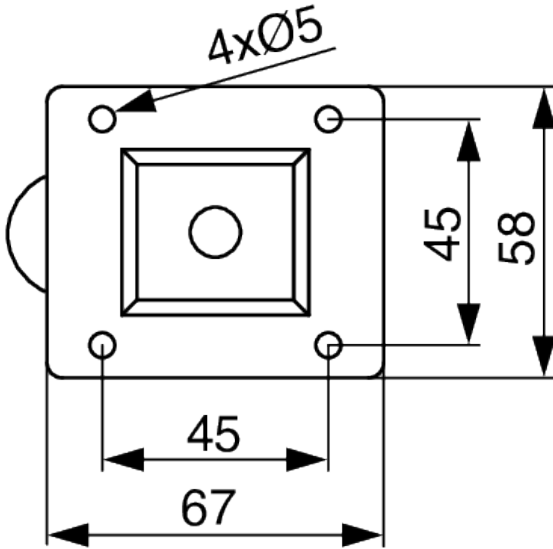

2D-Zeichnung

Riex GW20/GW22/GW25 wooden legs

Unlacquered					
Height (mm)	Leg shape	Wood type	Old version		New version with FSC certification
100	Conical straight	Pine	F004990	→	F014843
		Beech	F004991	→	F014844
		Oak	F004992	→	F014845
	Conical inclined	Pine	F005002	→	F014851
		Beech	F005003	→	F014852
		Oak	F005004	→	F014853
	Square	Pine	F005014	→	F014859
		Beech	F005015	→	F014860
		Oak	F005016	→	F014861
150	Conical straight	Pine	F004996	→	F014847
		Beech	F004997	→	F014848
		Oak	F004998	→	F014849
	Conical inclined	Pine	F005008	→	F014855
		Beech	F005009	→	F014856
		Oak	F005010	→	F014857
	Square	Pine	F005020	→	F014862
		Beech	F005021	→	F014863
		Oak	F005022	→	F014864