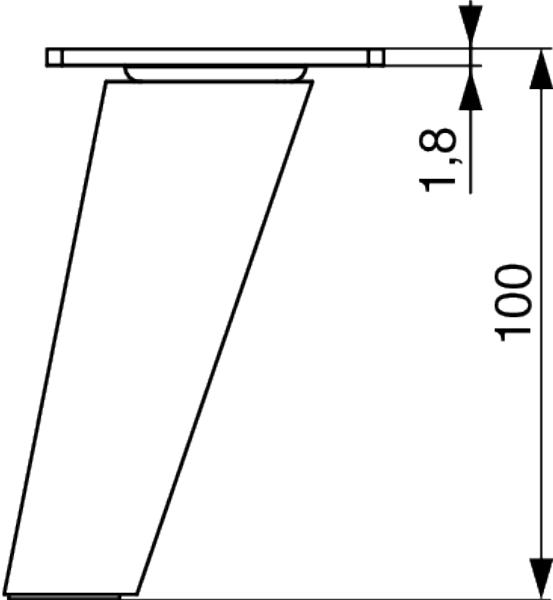

2D-Zeichnung

Riex GW20/GW22/GW25 wooden legs

Unlacquered					
Height (mm)	Leg shape	Wood type	Old version		New version with FSC certification
100	Conical straight	Pine	F004990	→	F014843
		Beech	F004991	→	F014844
		Oak	F004992	→	F014845
	Conical inclined	Pine	F005002	→	F014851
		Beech	F005003	→	F014852
		Oak	F005004	→	F014853
	Square	Pine	F005014	→	F014859
		Beech	F005015	→	F014860
		Oak	F005016	→	F014861
150	Conical straight	Pine	F004996	→	F014847
		Beech	F004997	→	F014848
		Oak	F004998	→	F014849
	Conical inclined	Pine	F005008	→	F014855
		Beech	F005009	→	F014856
		Oak	F005010	→	F014857
	Square	Pine	F005020	→	F014862
		Beech	F005021	→	F014863
		Oak	F005022	→	F014864