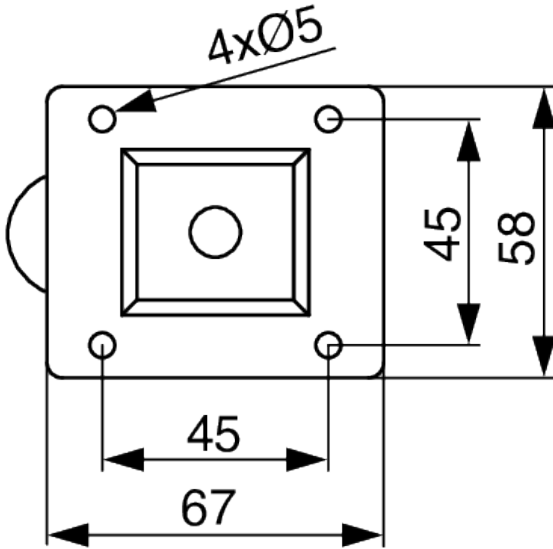

Ähnliche Artikel

Riex GW20 Möbelfuß aus Holz, Konisch gerade, D45/D25, H100, Eiche lackiert (4 Stk), F100%
F014846

2D-Zeichnung

Riex GW20/GW22/GW25 wooden legs

Unlacquered					
Height (mm)	Leg shape	Wood type	Old version		New version with FSC certification
100	Conical straight	Pine	F004990	→	F014843
		Beech	F004991	→	F014844
		Oak	F004992	→	F014845
	Conical inclined	Pine	F005002	→	F014851
		Beech	F005003	→	F014852
		Oak	F005004	→	F014853
	Square	Pine	F005014	→	F014859
		Beech	F005015	→	F014860
		Oak	F005016	→	F014861
150	Conical straight	Pine	F004996	→	F014847
		Beech	F004997	→	F014848
		Oak	F004998	→	F014849
	Conical inclined	Pine	F005008	→	F014855
		Beech	F005009	→	F014856
		Oak	F005010	→	F014857
	Square	Pine	F005020	→	F014862
		Beech	F005021	→	F014863
		Oak	F005022	→	F014864