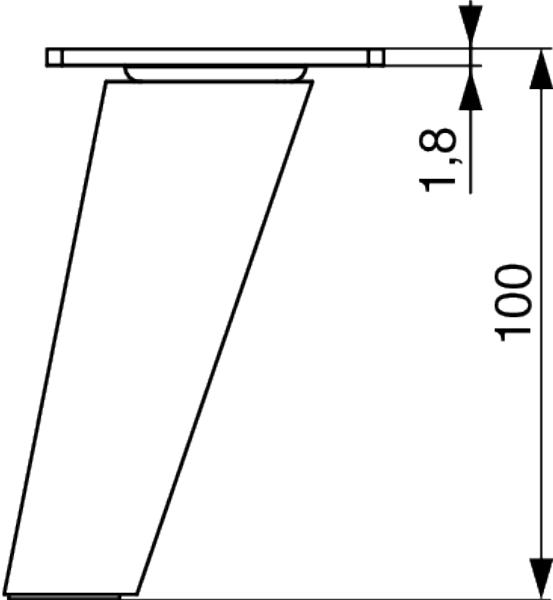

Ähnliche Artikel

Riex GW20 Möbelfuß aus Holz, Konisch gerade, D45/D25, H100, Eiche lackiert (4 Stk), F100%
F014846

2D-Zeichnung

Riex GW20/GW22/GW25 wooden legs

Unlacquered					
Height (mm)	Leg shape	Wood type	Old version		New version with FSC certification
100	Conical straight	Pine	F004990	→	F014843
		Beech	F004991	→	F014844
		Oak	F004992	→	F014845
	Conical inclined	Pine	F005002	→	F014851
		Beech	F005003	→	F014852
		Oak	F005004	→	F014853
	Square	Pine	F005014	→	F014859
		Beech	F005015	→	F014860
		Oak	F005016	→	F014861
150	Conical straight	Pine	F004996	→	F014847
		Beech	F004997	→	F014848
		Oak	F004998	→	F014849
	Conical inclined	Pine	F005008	→	F014855
		Beech	F005009	→	F014856
		Oak	F005010	→	F014857
	Square	Pine	F005020	→	F014862
		Beech	F005021	→	F014863
		Oak	F005022	→	F014864