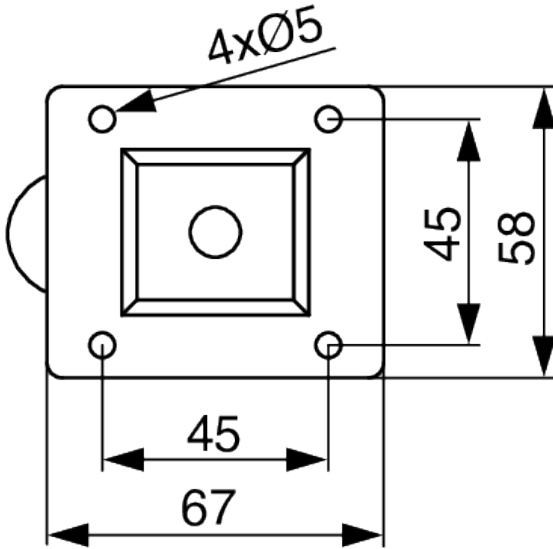

F014852

2D-Zeichnung

Riex GW20/GW22/GW25 wooden legs

Unlacquered					
Height (mm)	Leg shape	Wood type	Old version		New version with FSC certification
100	Conical straight	Pine	F004990	→	F014843
		Beech	F004991	→	F014844
		Oak	F004992	→	F014845
	Conical inclined	Pine	F005002	→	F014851
		Beech	F005003	→	F014852
		Oak	F005004	→	F014853
	Square	Pine	F005014	→	F014859
		Beech	F005015	→	F014860
		Oak	F005016	→	F014861
150	Conical straight	Pine	F004996	→	F014847
		Beech	F004997	→	F014848
		Oak	F004998	→	F014849
	Conical inclined	Pine	F005008	→	F014855
		Beech	F005009	→	F014856
		Oak	F005010	→	F014857
	Square	Pine	F005020	→	F014862
		Beech	F005021	→	F014863
		Oak	F005022	→	F014864