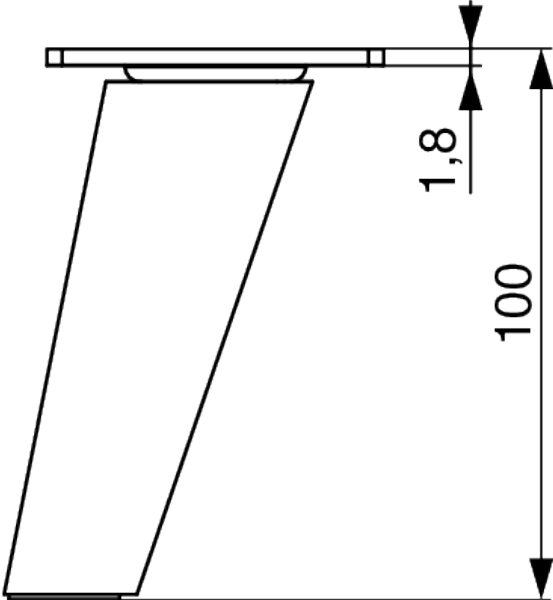

F014852

2D-Zeichnung

Riex GW20/GW22/GW25 wooden legs

Unlacquered					
Height (mm)	Leg shape	Wood type	Old version		New version with FSC certification
100	Conical straight	Pine	F004990	→	F014843
		Beech	F004991	→	F014844
		Oak	F004992	→	F014845
	Conical inclined	Pine	F005002	→	F014851
		Beech	F005003	→	F014852
		Oak	F005004	→	F014853
	Square	Pine	F005014	→	F014859
		Beech	F005015	→	F014860
		Oak	F005016	→	F014861
150	Conical straight	Pine	F004996	→	F014847
		Beech	F004997	→	F014848
		Oak	F004998	→	F014849
	Conical inclined	Pine	F005008	→	F014855
		Beech	F005009	→	F014856
		Oak	F005010	→	F014857
	Square	Pine	F005020	→	F014862
		Beech	F005021	→	F014863
		Oak	F005022	→	F014864