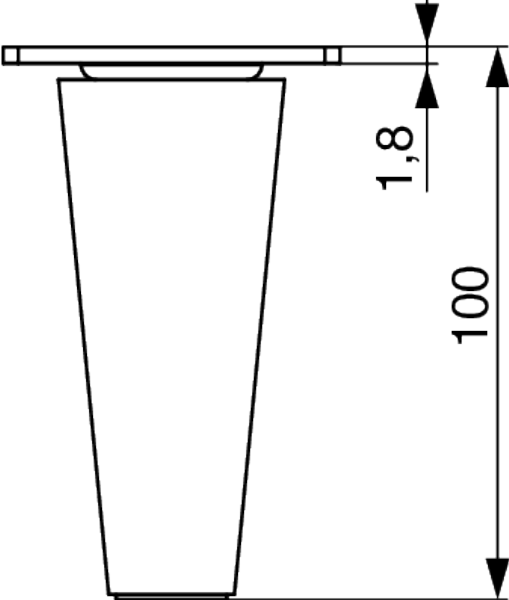

Ähnliche Artikel

Riex GW22 Möbelfuß aus Holz, Konisch schräg, D45/D25, H100, Eiche lackiert (4 Stk), F100%
F014854

2D-Zeichnung

Riex GW20/GW22/GW25 wooden legs

Unlacquered					
Height (mm)	Leg shape	Wood type	Old version		New version with FSC certification
100	Conical straight	Pine	F004990	→	F014843
		Beech	F004991	→	F014844
		Oak	F004992	→	F014845
	Conical inclined	Pine	F005002	→	F014851
		Beech	F005003	→	F014852
		Oak	F005004	→	F014853
	Square	Pine	F005014	→	F014859
		Beech	F005015	→	F014860
		Oak	F005016	→	F014861
150	Conical straight	Pine	F004996	→	F014847
		Beech	F004997	→	F014848
		Oak	F004998	→	F014849
	Conical inclined	Pine	F005008	→	F014855
		Beech	F005009	→	F014856
		Oak	F005010	→	F014857
	Square	Pine	F005020	→	F014862
		Beech	F005021	→	F014863
		Oak	F005022	→	F014864