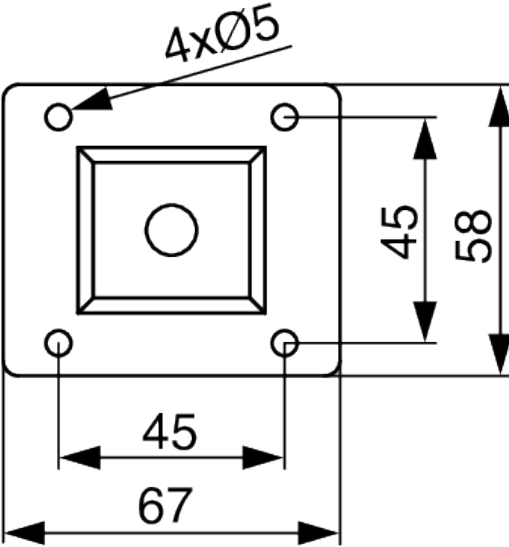

Ähnliche Artikel

Riex GW22 Möbelfuß aus Holz, Konisch schräg, D45/D25, H100, Eiche lackiert (4 Stk), F100%
F014854

2D-Zeichnung

Riex GW20/GW22/GW25 wooden legs

Unlacquered					
Height (mm)	Leg shape	Wood type	Old version		New version with FSC certification
100	Conical straight	Pine	F004990	→	F014843
		Beech	F004991	→	F014844
		Oak	F004992	→	F014845
	Conical inclined	Pine	F005002	→	F014851
		Beech	F005003	→	F014852
		Oak	F005004	→	F014853
	Square	Pine	F005014	→	F014859
		Beech	F005015	→	F014860
		Oak	F005016	→	F014861
150	Conical straight	Pine	F004996	→	F014847
		Beech	F004997	→	F014848
		Oak	F004998	→	F014849
	Conical inclined	Pine	F005008	→	F014855
		Beech	F005009	→	F014856
		Oak	F005010	→	F014857
	Square	Pine	F005020	→	F014862
		Beech	F005021	→	F014863
		Oak	F005022	→	F014864