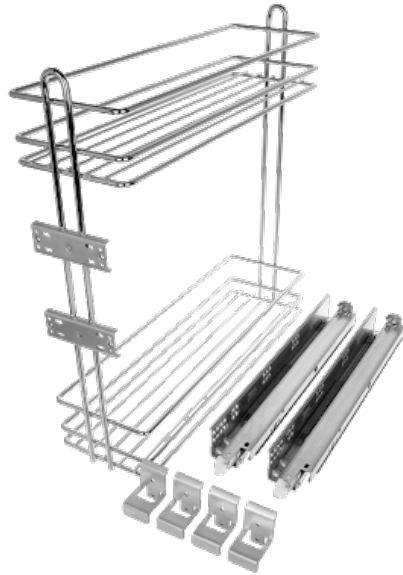

Riex GD34 Seitenwandauszug, Gitterkörbe, Blum verd. Vollauszug, 3D Fronthalter, links, W200, Chrom

Parameter

Marke	Riex
Farbe	Chrom
Korpusbreite	200 mm
Mechanismus	Soft-Close
Schientyp	verdeckte Schienen
Halterungen	3D
Korbart	Drahtkörbe
Katalog Seite	10.43
Version	Links

Produktbeschreibung

Riex GD34 Side Baskets, Wire, Blum Full Extension Concealed Slides, 3D Brackets Enhance your kitchen storage with the Riex GD34 side baskets, featuring durable wire construction and advanced Blum soft-closing concealed slides. These pull-out baskets are designed to maximize efficiency and accessibility while maintaining a sleek, modern look. Key Features: Advanced Sliding System: Blum soft-closing concealed slides for smooth and quiet operation. 3D Adjustable Brackets: Allows vertical (up and down), horizontal (left and right), and front-to-cabinet gap adjustments for a perfect fit. Load Capacity: Supports up to 5 kg per shelf. Extra Convenience: The 150mm version includes four plastic dividers in the package for additional organization. A practical and elegant solution by Riex, these side baskets combine innovative functionality with sophisticated design for a seamless kitchen experience.

Anleitung

R|E|x

	A	1x		G	4x									
	B	2x		H	8x									
	C	4x		I	4x									
	D	4x		J	2x									
	E	2x		K	4x									
	F	2x	<p>①</p> <table border="1"> <thead> <tr> <th>KB</th> <th>LW</th> <th>Y</th> </tr> </thead> <tbody> <tr> <td>150</td> <td>114</td> <td>82</td> </tr> <tr> <td>200</td> <td>164</td> <td>107</td> </tr> </tbody> </table>			KB	LW	Y	150	114	82	200	164	107
KB	LW	Y												
150	114	82												
200	164	107												