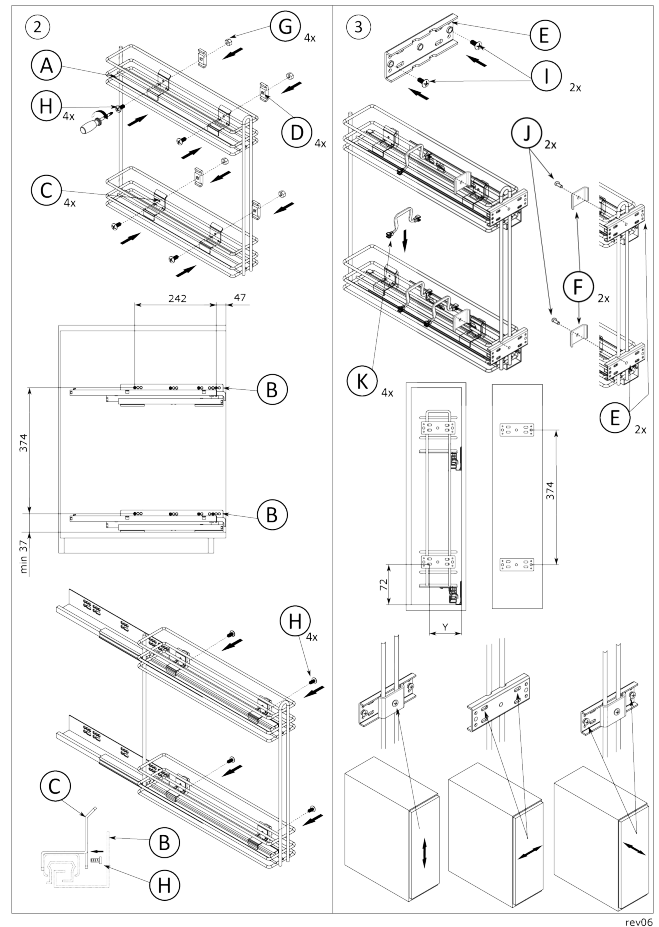

Produktbeschreibung

Riex GD34 Side Baskets, Wire, Blum Full Extension Concealed Slides, 3D Brackets Enhance your kitchen storage with the Riex GD34 side baskets, featuring durable wire construction and advanced Blum soft-closing concealed slides. These pull-out baskets are designed to maximize efficiency and accessibility while maintaining a sleek, modern look. Key Features: Advanced Sliding System: Blum soft-closing concealed slides for smooth and quiet operation. 3D Adjustable Brackets: Allows vertical (up and down), horizontal (left and right), and front-to-cabinet gap adjustments for a perfect fit. Load Capacity: Supports up to 5 kg per shelf. Extra Convenience: The 150mm version includes four plastic dividers in the package for additional organization. A practical and elegant solution by Riex, these side baskets combine innovative functionality with sophisticated design for a seamless kitchen experience.

Anleitung

R|E|x

	A	1x		G	4x									
	B	2x		H	8x									
	C	4x		I	4x									
	D	4x		J	2x									
	E	2x		K	4x									
	F	2x	<p>①</p> <table border="1"> <thead> <tr> <th>KB</th> <th>LW</th> <th>Y</th> </tr> </thead> <tbody> <tr> <td>150</td> <td>114</td> <td>82</td> </tr> <tr> <td>200</td> <td>164</td> <td>107</td> </tr> </tbody> </table>			KB	LW	Y	150	114	82	200	164	107
KB	LW	Y												
150	114	82												
200	164	107												

②

③

rev06

R|Ex

	A	1x		G	4x									
			M4											
				H	8x									
			M4x12											
				I	4x									
			M6x12											
				J	2x									
			M6x15											
	B	2x		K	4x									
	C	4x	 <table border="1"> <thead> <tr> <th>KB</th> <th>LW</th> <th>Y</th> </tr> </thead> <tbody> <tr> <td>150</td> <td>114</td> <td>82</td> </tr> <tr> <td>200</td> <td>164</td> <td>107</td> </tr> </tbody> </table>			KB	LW	Y	150	114	82	200	164	107
KB	LW	Y												
150	114	82												
200	164	107												
	D	4x												
	E	2x												
	F	2x												

2D-Zeichnung