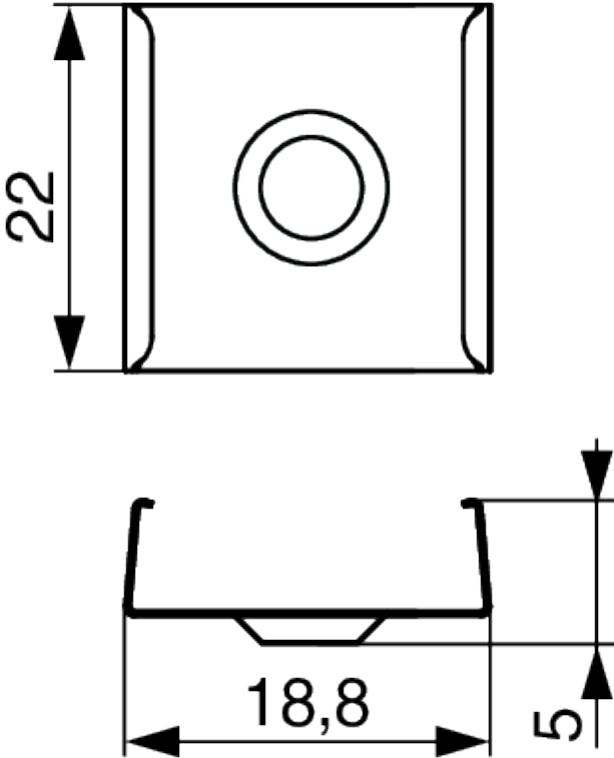

2D-Zeichnung