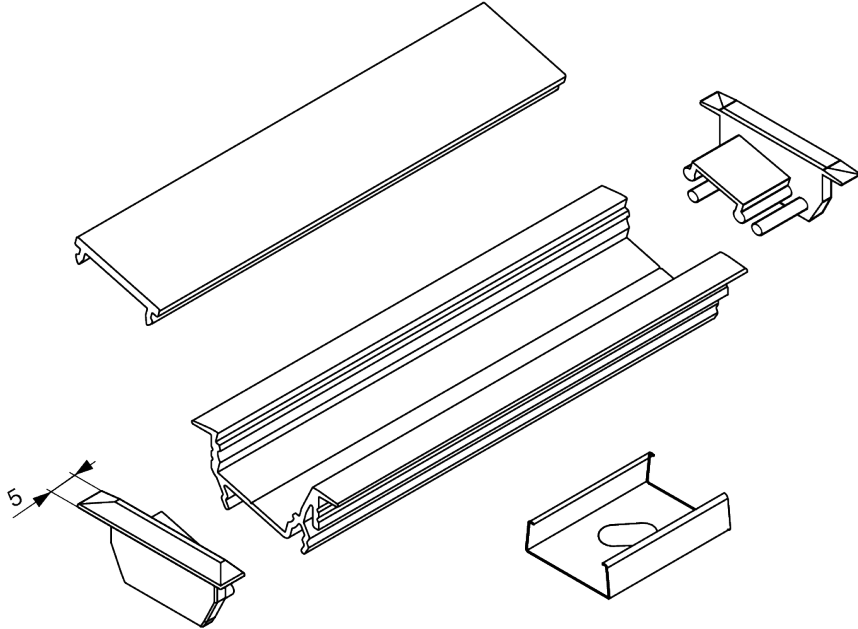

Riex EO35 Clip für LED Profil, Edelstahl

Parameter

Marke	Riex
Farbe	Edelstahl
Katalog Seite	13.38
Menge im Karton	100

Produktbeschreibung

Riex EO35 Clip for LED Profile The Riex EO35 Clip for LED profiles provides a reliable and seamless solution for mounting LED profiles. Made from durable stainless steel, this clip ensures stability, safety, and an elegant finish, making it an ideal choice for both residential and commercial lighting installations. Its discreet design enhances the aesthetics of your lighting project while offering the strength needed for a long-lasting and secure installation. The EO35 clip simplifies the process, allowing you to achieve a professional result with minimal effort. Key Features: Facilitates the quick and secure attachment of LED profiles. Provides robust support for long-term use. Complements the aesthetics of any lighting setup. Crafted from high-quality stainless steel for enhanced longevity. Suitable for diverse settings, from residential to commercial projects.

Komponenten

Riex EO35 LED Profil versenkt - seitlich, max. Breite LED Band 14 mm, 2 m, Silber eloxiert
F004459

Riex EO35 LED Profil versenkt - seitlich, max. Breite LED Band 14 mm, 2 m, Schwarz
F004461

Riex EO35 Abdeckung für LED Profil 2 m, Opal
F004495

Riex EO35 Endkappen für LED Profil, Grau
F004479

2D-Zeichnung

✓
✓
HRANIPUR 05
HRANIPUR SPEED

✗
✗
HRANIPUR 05
HRANIPUR SPEED