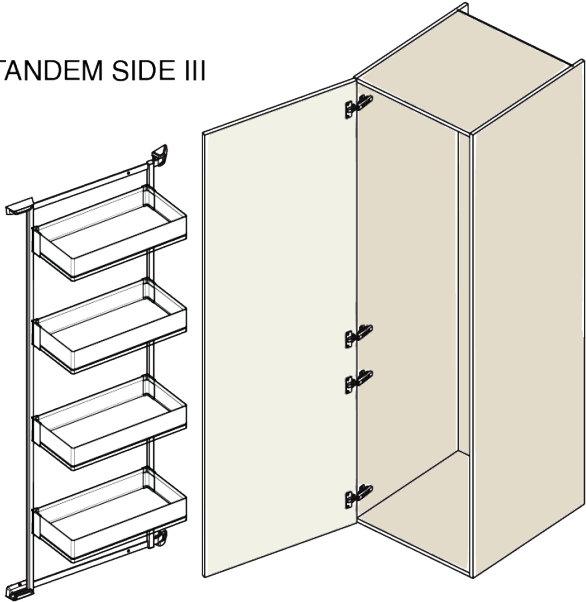

Kesse TANDEM side III - silver frame, H600, W600

Parameter

Farbe	Silber
Marke	Kesseböhmer (Kesseboehmer)
Korpusbreite	600 mm
Korpushöhe	600 mm
Mindestabnahmemenge	6

Produktbeschreibung

Kesse TANDEM Side III Optimize your kitchen storage with the Kesse TANDEM Side III - a smart and flexible frame system that integrates perfectly into any cabinet layout. Its shelves can be individually placed at different heights to suit your storage requirements, making it ideal for everyday use. Package includes only the frame - baskets must be purchased separately. With a load capacity 4 kg per shelf, it provides strong and secure support for various kitchen essentials. Key Features: Modular storage system for personalized kitchen organization The shelves can be placed at different heights Durable frame supports up to 4 kg per shelf Baskets are not included and must be purchased separately Manufactured by Kesseböhmer for trusted German quality

Zubehör

Kesse TANDEM Youboxx, Set 12, W600, Weiß
F005295

Komponenten

Kesse TANDEM side, Ersatz-Tablar ARENA classic, W600, Weiß/Chrom
F005264

2D-Zeichnung

KB
450
600

H
600
1100
1700

TANDEM SIDE III