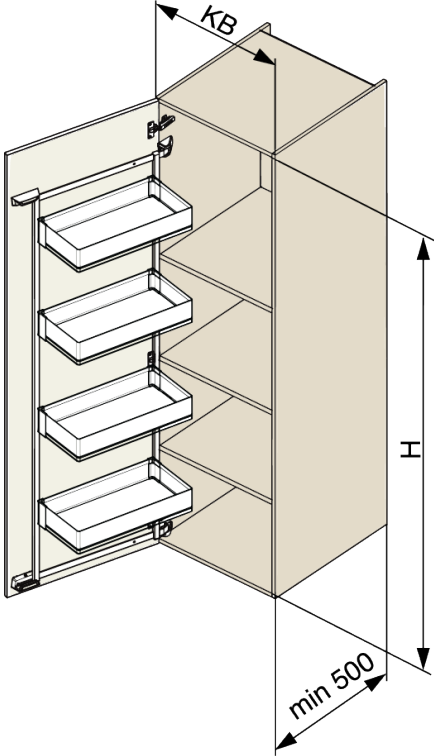

Kesse TANDEM side III - silver frame, H600, W600

Parameter

Farbe	Silber
Marke	Kesseböhmer (Kesseboehmer)
Korpusbreite	600 mm
Korpushöhe	600 mm
Mindestabnahmemenge	6

Produktbeschreibung

Kesse TANDEM Side III Optimize your kitchen storage with the Kesse TANDEM Side III - a smart and flexible frame system that integrates perfectly into any cabinet layout. Its shelves can be individually placed at different heights to suit your storage requirements, making it ideal for everyday use. Package includes only the frame - baskets must be purchased separately. With a load capacity 4 kg per shelf, it provides strong and secure support for various kitchen essentials. Key Features: Modular storage system for personalized kitchen organization The shelves can be placed at different heights Durable frame supports up to 4 kg per shelf Baskets are not included and must be purchased separately Manufactured by Kesseböhmer for trusted German quality

Zubehör

Kesse TANDEM Youboxx, Set 12, W600, Weiß
F005295

Komponenten

Kesse TANDEM side, Ersatz-Tablar ARENA classic, W600, Weiß/Chrom
F005264

2D-Zeichnung

KB
450
600

H
600
1100
1700

TANDEM SIDE III