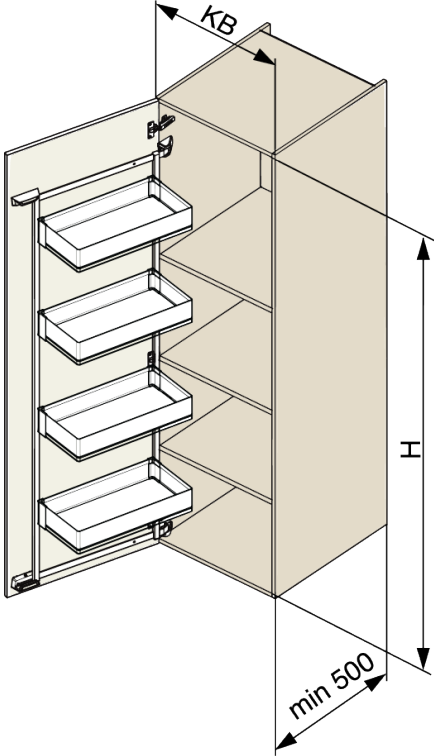

Kesse TANDEM side III - silver frame, H600, W450

Parameter

Farbe	Silber
Marke	Kesseböhmer (Kesseboehmer)
Korpusbreite	450 mm
Korpushöhe	600 mm
Mindestabnahmemenge	6

Produktbeschreibung

Kesse TANDEM Side III Optimize your kitchen storage with the Kesse TANDEM Side III - a smart and flexible frame system that integrates perfectly into any cabinet layout. Its shelves can be individually placed at different heights to suit your storage requirements, making it ideal for everyday use. Package includes only the frame - baskets must be purchased separately. With a load capacity 4 kg per shelf, it provides strong and secure support for various kitchen essentials. Key Features: Modular storage system for personalized kitchen organization The shelves can be placed at different heights Durable frame supports up to 4 kg per shelf Baskets are not included and must be purchased separately Manufactured by Kesseböhmer for trusted German quality

Zubehör

Kesse TANDEM Youboxx, Set 13, W450, Weiß
F005294

Komponenten

Kesse TANDEM side, Ersatz-Tablar ARENA classic, W450, Weiß/Chrom
F005260

2D-Zeichnung

KB
450
600

H
600
1100
1700

TANDEM SIDE III