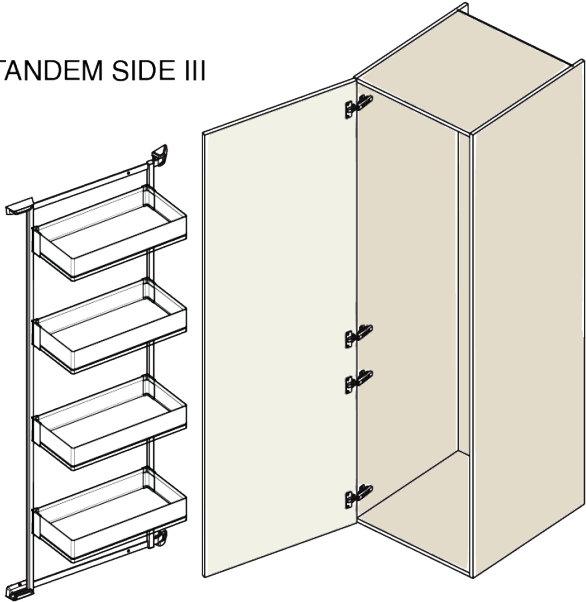

Kesse TANDEM side III - silver frame, H600, W450

Parameter

Farbe	Silber
Marke	Kesseböhmer (Kesseboehmer)
Korpusbreite	450 mm
Korpushöhe	600 mm
Mindestabnahmemenge	6

Produktbeschreibung

Kesse TANDEM Side III Optimize your kitchen storage with the Kesse TANDEM Side III - a smart and flexible frame system that integrates perfectly into any cabinet layout. Its shelves can be individually placed at different heights to suit your storage requirements, making it ideal for everyday use. Package includes only the frame - baskets must be purchased separately. With a load capacity 4 kg per shelf, it provides strong and secure support for various kitchen essentials. Key Features: Modular storage system for personalized kitchen organization The shelves can be placed at different heights Durable frame supports up to 4 kg per shelf Baskets are not included and must be purchased separately Manufactured by Kesseböhmer for trusted German quality

Zubehör

Kesse TANDEM Youboxx, Set 13, W450, Weiß
F005294

Komponenten

Kesse TANDEM side, Ersatz-Tablar ARENA classic, W450, Weiß/Chrom
F005260

2D-Zeichnung

KB
450
600

H
600
1100
1700

TANDEM SIDE III